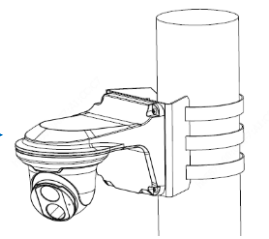

TR-JB03-I-IN

TR-JB07/WM03-G-IN

TR-WM03-D-IN

TR-JB03-H-IN

TR-JB07/WM03-F-IN

TR-WM03-B-IN

NPT 3/4" Plastic Waterproof joint

Optional

TR-A01-IN

Pole mount

TR-UP06-IN

NPT 3/4" Plastic Waterproof joint

Optional

TR-A01-IN

Pole mount

TR-UP06-IN

Fisheye camera mount

Dome camera Indoor pendent mount

*Release: 2019Q1

Junction box

- IPC323X series + TR-JB04-C-IN
- PRIME series
IPC363X
PRIME series
IPC361X S/E + TR-JB03-H-IN
Mini PTZ
PRIME series
IPC353X
- IPC361X LB/LE + TR-JB03-I-IN
IPC361X SR -F
- IPC32X series
IPC31X series + TR-JB03-G-IN
IPC354 series
IPC3616 series
IPC361X SS/SB series
- 868 fisheye + TR-JB04-D-IN
- 814 fisheye + TR-JB03-H-IN
815 fisheye
-  IPC373XSE series