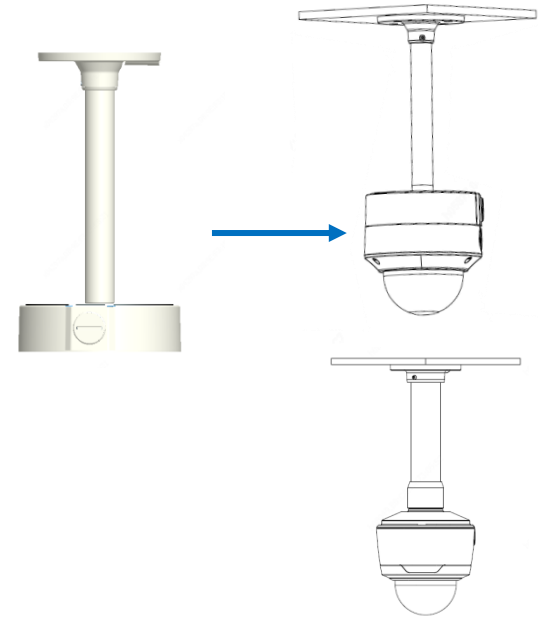

TR-A01-IN

Pole mount

TR-UP06-IN

NPT 3/4" Plastic Waterproof joint

Optional

TR-A01-IN

Pole mount

TR-UP06-IN

Fisheye camera mount

Dome camera Indoor pendent mount

*Release: 2019Q1

Junction box

- IPC323X series + TR-JB04-C-IN
- PRIME series
IPC363X
PRIME series
IPC361X S/E + TR-JB03-H-IN
Mini PTZ
PRIME series
IPC353X
- IPC361X LB/LE + TR-JB03-I-IN
IPC361X SR -F
- IPC32X series
IPC31X series + TR-JB03-G-IN
IPC354 series
IPC3616 series
IPC361X SS/SB series
- 868 fisheye + TR-JB04-D-IN
- 814 fisheye + TR-JB03-H-IN
815 fisheye
-  IPC373XSE series

Indoor pendent mount

Bullet camera mount

Bullet camera mount

IPC2C2X

IPC2A2X

TR-WM06-F

TR-WM06-C-IN

TR-UM06-A-IN

Pole mount

TR-UP06-B-IN

Mini Bullet camera mount

EASY/PRIME series
IPC21XX

IPC231X SB IPC2128 SB

IPC232X LB IPC21XX
(Round mount)

Bullet camera mount

Positioning system mount