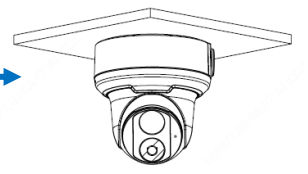

TR-A01-IN

Pole mount

TR-UP06-IN

NPT 3/4" Plastic Waterproof joint

Optional

TR-A01-IN

Pole mount

TR-UP06-IN

Fisheye camera mount

Dome camera Indoor pendent mount

*Release: 2019Q1

Junction box

- IPC323X series + TR-JB04-C-IN
- PRIME series
IPC363X
PRIME series
IPC361X S/E + TR-JB03-H-IN
Mini PTZ
PRIME series
IPC353X
- IPC361X LB/LE + TR-JB03-I-IN
IPC361X SR -F
- IPC32X series
IPC31X series + TR-JB03-G-IN
IPC354 series
IPC3616 series
IPC361X SS/SB series
- 868 fisheye + TR-JB04-D-IN
- 814 fisheye + TR-JB03-H-IN
815 fisheye
-  IPC373XSE series