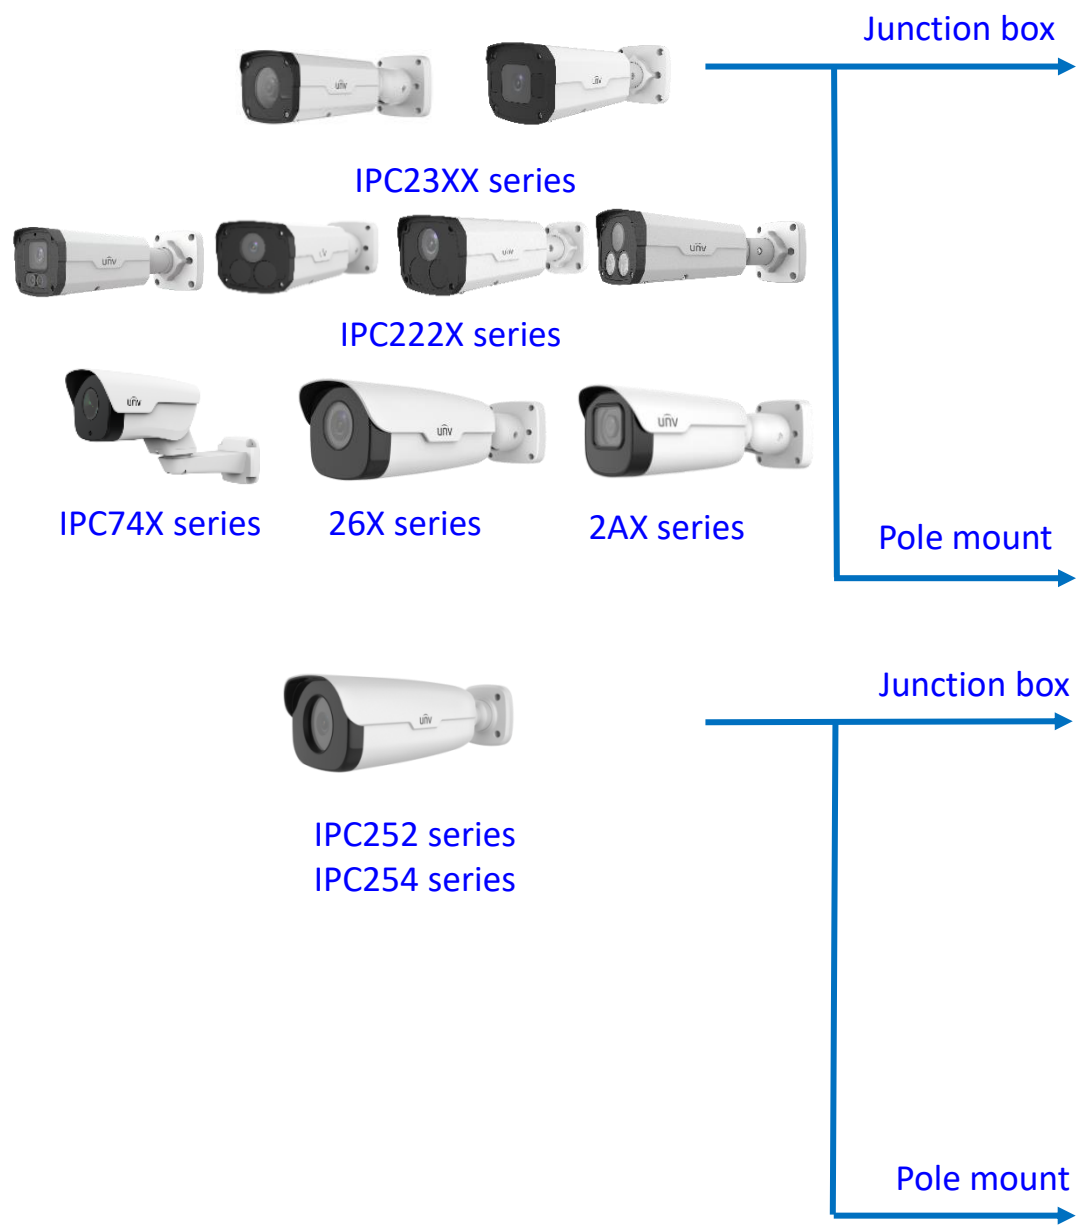

TR-A01-IN

Pole mount

TR-UP06-IN

NPT 3/4" Plastic Waterproof joint

Optional

TR-A01-IN

Pole mount

TR-UP06-IN

Fisheye camera mount

Dome camera Indoor pendent mount

*Release: 2019Q1

Junction box

- IPC323X series + TR-JB04-C-IN
- PRIME series
IPC363X
PRIME series
IPC361X S/E + TR-JB03-H-IN
Mini PTZ
PRIME series
IPC353X
- IPC361X LB/LE + TR-JB03-I-IN
IPC361X SR -F
- IPC32X series
IPC31X series + TR-JB03-G-IN
IPC354 series
IPC3616 series
IPC361X SS/SB series
- 868 fisheye + TR-JB04-D-IN
- 814 fisheye + TR-JB03-H-IN
815 fisheye
-  IPC373XSE series

Indoor pendent mount

Bullet camera mount

Bullet camera mount

IPC2C2X

IPC2A2X

TR-WM06-F

TR-WM06-C-IN

TR-UM06-A-IN

Pole mount

TR-UP06-B-IN

Mini Bullet camera mount

EASY/PRIME series
IPC21XX

IPC231X SB IPC2128 SB

IPC232X LB IPC21XX
(Round mount)

Bullet camera mount

Positioning system mount