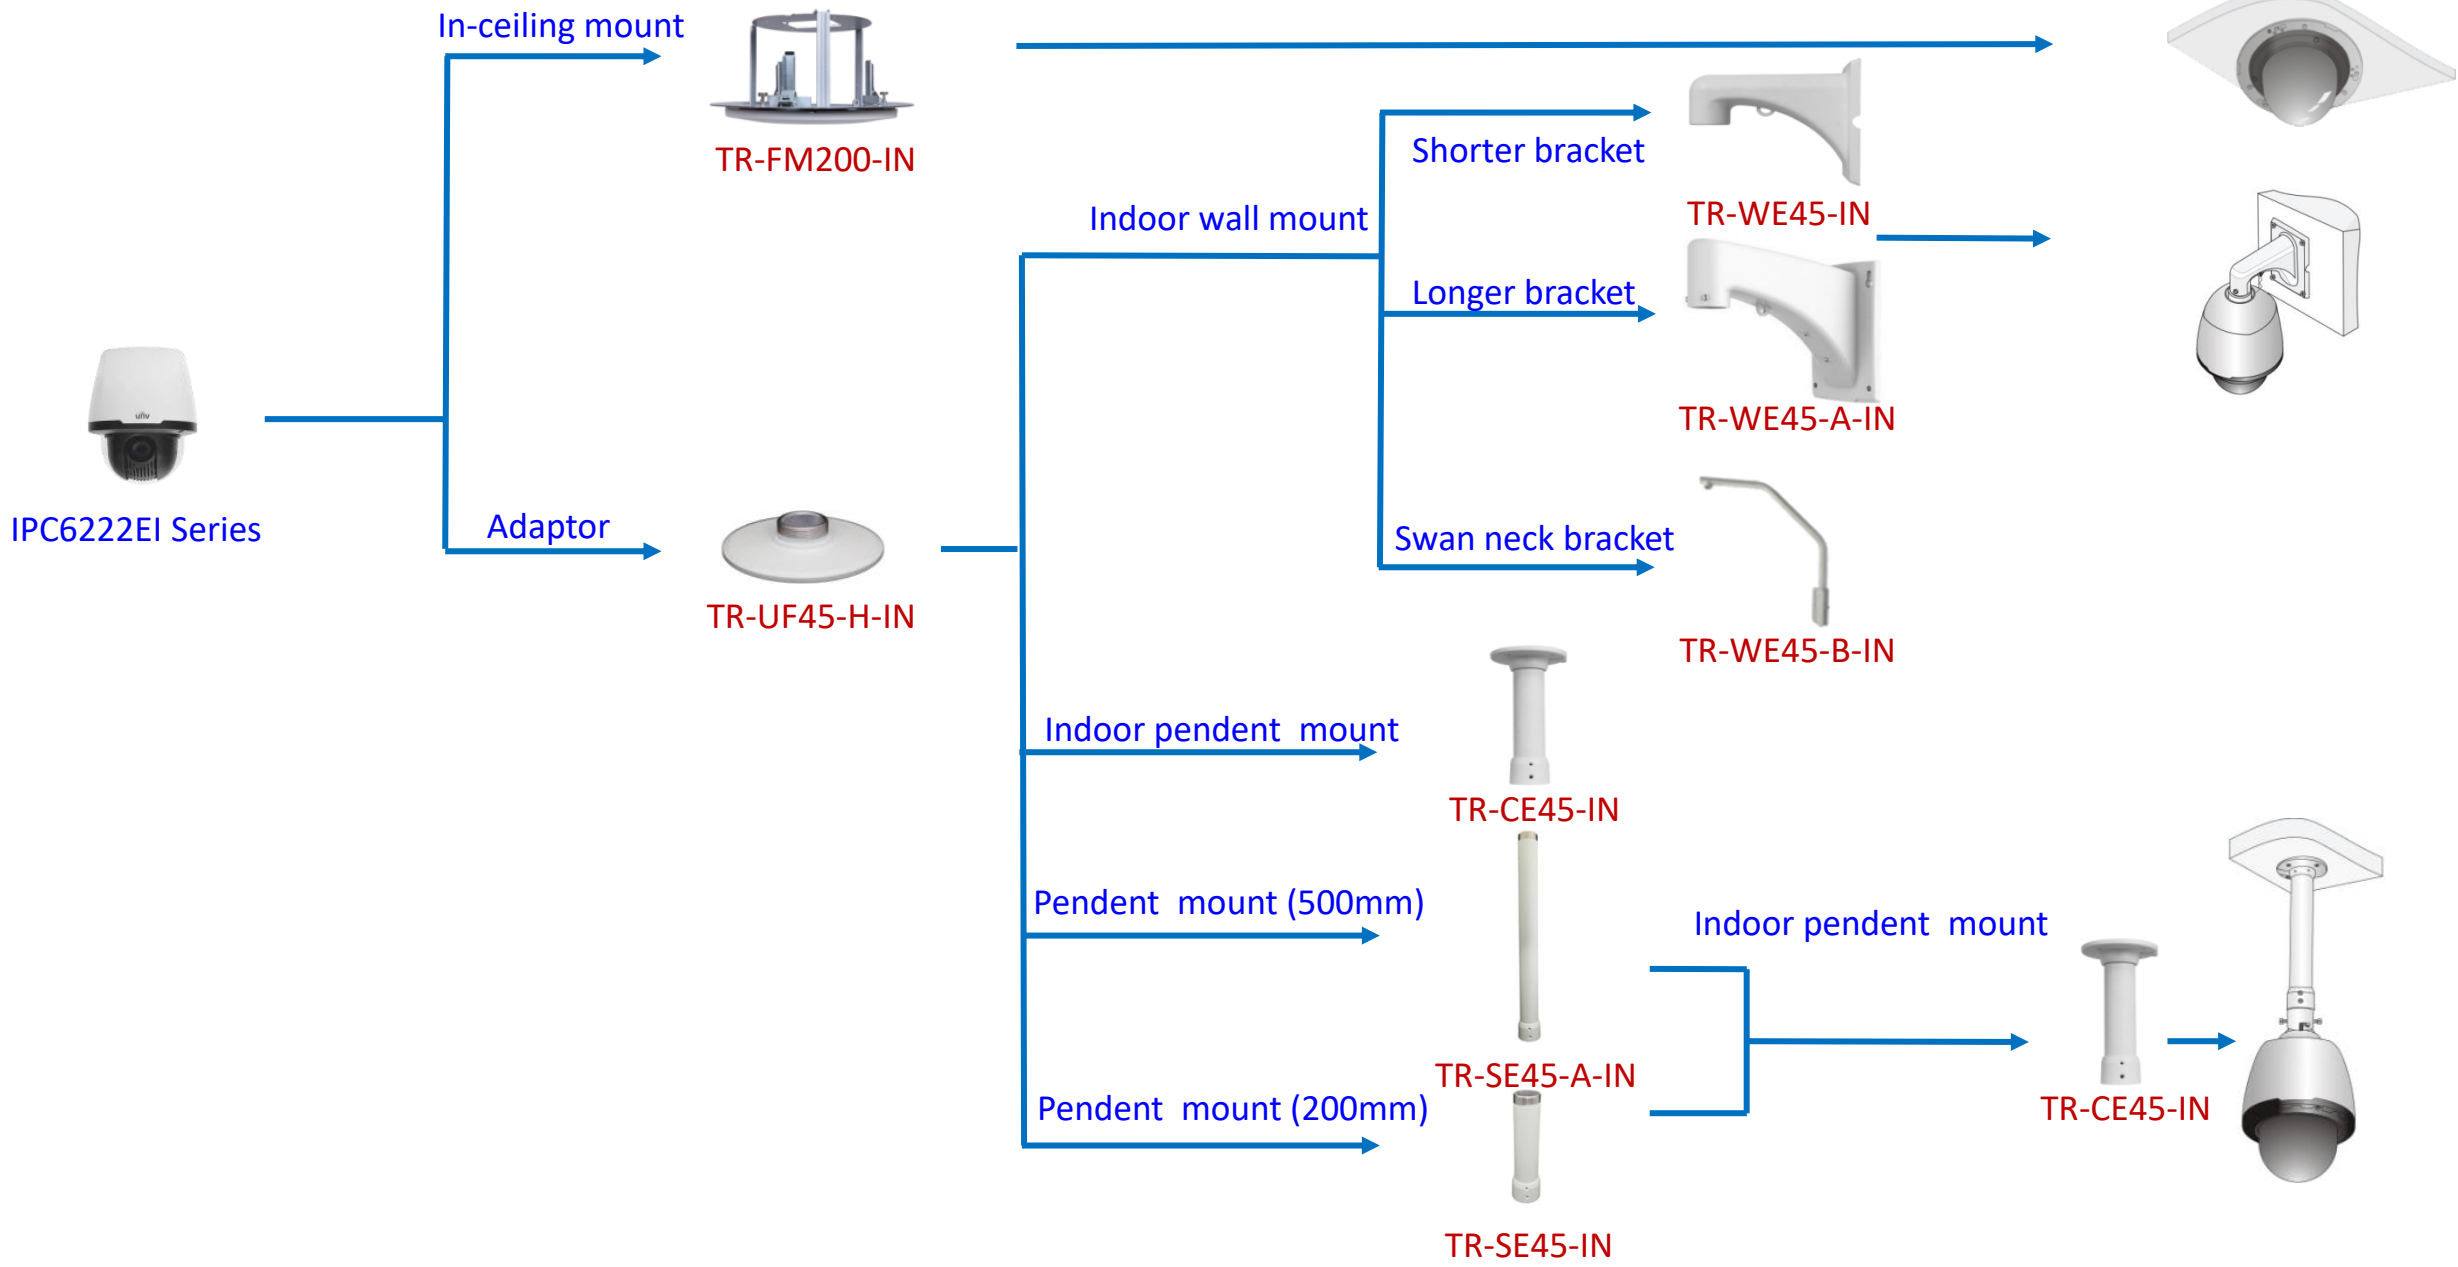

Pole mount

TR-UP06-B-IN

Mini Bullet camera mount

EASY/PRIME series
IPC21XX

IPC231X SB IPC2128 SB

IPC232X LB IPC21XX
(Round mount)

Bullet camera mount

Positioning system mount

IPC672 Series

IPC6312 Series

IPC675 Series

PTZ camera mount

IPC62xx Series
IPC63xx Series
IPC66xx Series

IPC6424SR-X25-VF

PTZ camera mount

Indoor PTZ camera mount

Indoor PTZ camera mount

Omniview Network Camera + PTZ dome

Omniview Network Camera
+
PTZ dome

wall mount

TR-WE45-E-IN

pole mount

KIT-TR4-1

Positioning system mount