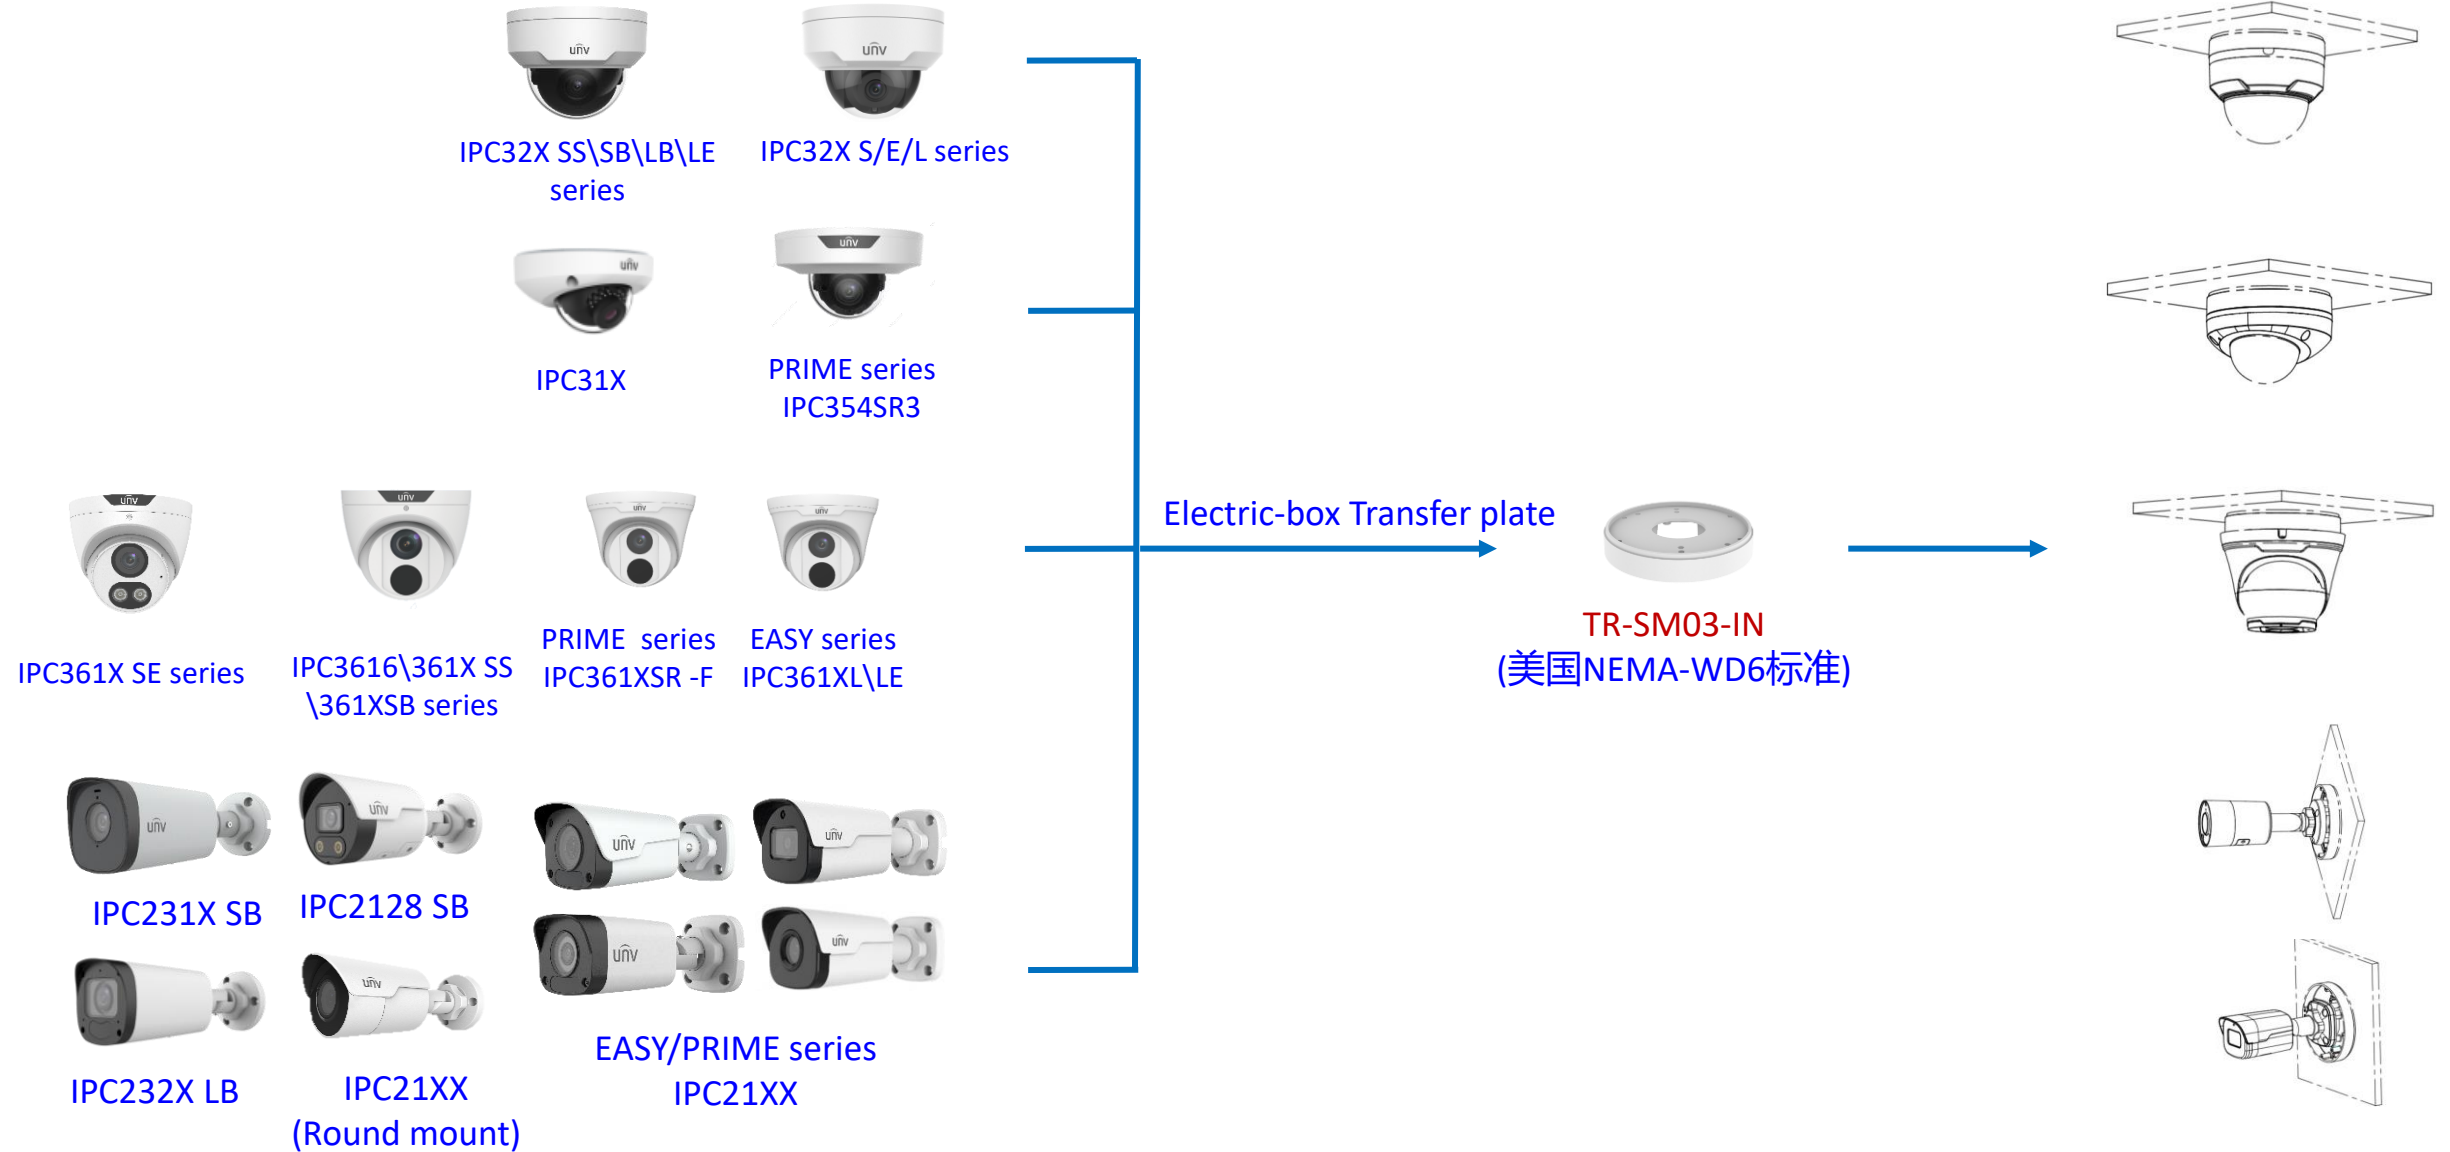

IPC Accessories Installation Guide

2022-01-17

Box camera mount

Dome camera mount

Dome camera mount

Dome camera mount

Electric-box Transfer plate

Dome camera mount

Dome camera mount

PRIME series IPC361XSR -F
EASY series IPC361XL/LE

PRIME/EASY series IPC363X
PRIME series IPC361X S/E

Mini PTZ series IPC64XX
PRIME/EASY series IPC353X

IPC363x SS\SA\SB series
IPC363x SE series

TR-JB03-I-IN

TR-JB07/WM03-G-IN

TR-WM03-D-IN

TR-JB03-H-IN

TR-JB07/WM03-F-IN

TR-WM03-B-IN

NPT 3/4" Plastic Waterproof joint

Optional

Fisheye camera mount

Dome camera Indoor pendent mount

*Release: 2019Q1

Junction box

- IPC323X series + TR-JB04-C-IN
- PRIME series
IPC363X
PRIME series
IPC361X S/E + TR-JB03-H-IN
Mini PTZ
PRIME series
IPC353X
- IPC361X LB/LE + TR-JB03-I-IN
IPC361X SR -F
- IPC32X series
IPC31X series + TR-JB03-G-IN
IPC354 series
IPC3616 series
IPC361X SS/SB series
- 868 fisheye + TR-JB04-D-IN
- 814 fisheye + TR-JB03-H-IN
815 fisheye
-  IPC373XSE series