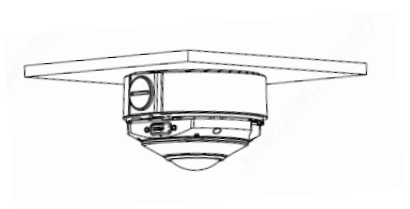

TR-A01-IN

Pole mount

TR-UP06-IN

NPT 3/4" Plastic Waterproof joint

Optional

TR-A01-IN

Pole mount

TR-UP06-IN

Fisheye camera mount

Dome camera Indoor pendent mount

*Release: 2019Q1

Junction box

- IPC323X series + TR-JB04-C-IN
- PRIME series
IPC363X
PRIME series
IPC361X S/E + TR-JB03-H-IN
Mini PTZ
PRIME series
IPC353X
- IPC361X LB/LE + TR-JB03-I-IN
IPC361X SR -F
- IPC32X series
IPC31X series + TR-JB03-G-IN
IPC354 series
IPC3616 series
IPC361X SS/SB series
- 868 fisheye + TR-JB04-D-IN
- 814 fisheye + TR-JB03-H-IN
815 fisheye
-  IPC373XSE series