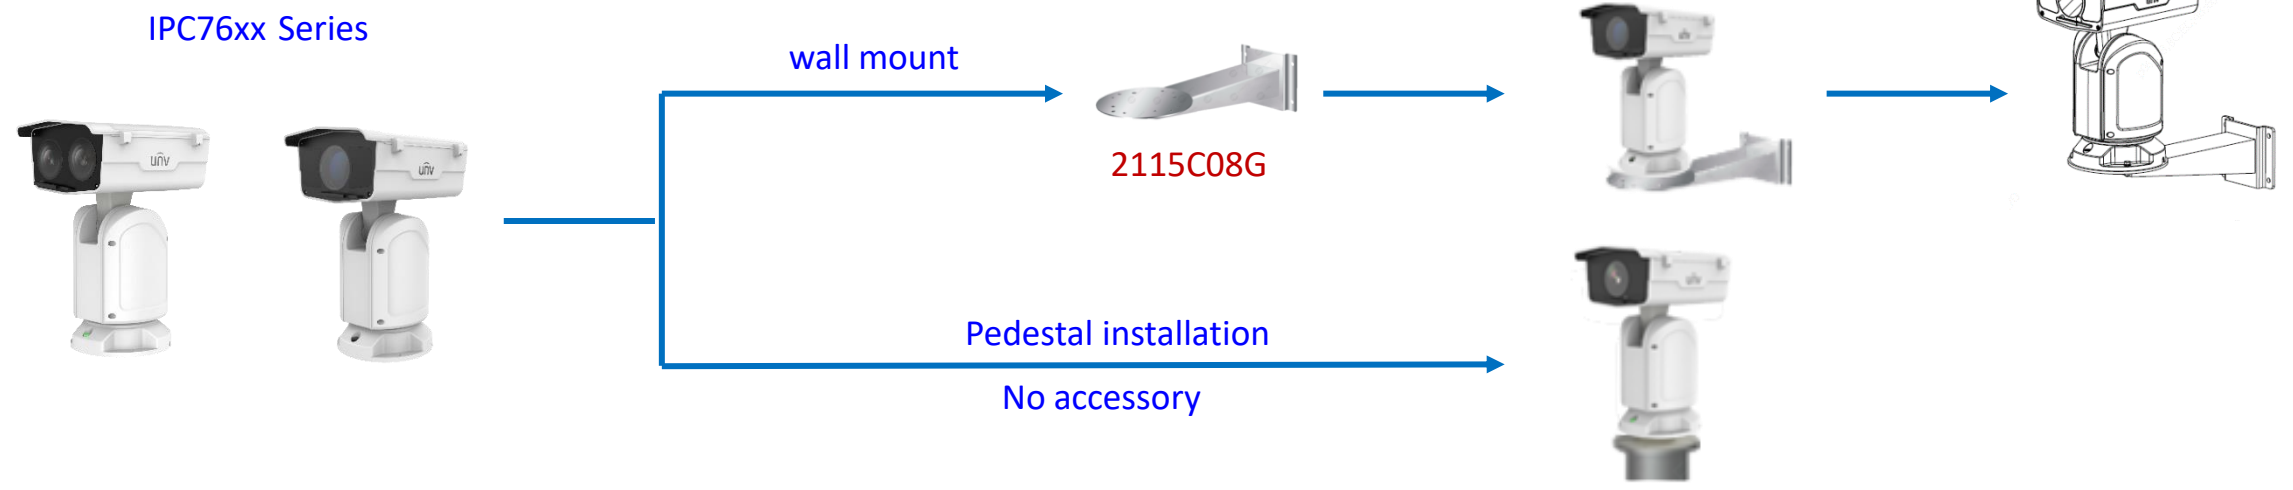

Indoor PTZ camera mount

Omniview Network Camera + PTZ dome

Omniview Network Camera
+
PTZ dome

wall mount

TR-WE45-E-IN

pole mount

KIT-TR4-1

Positioning system mount