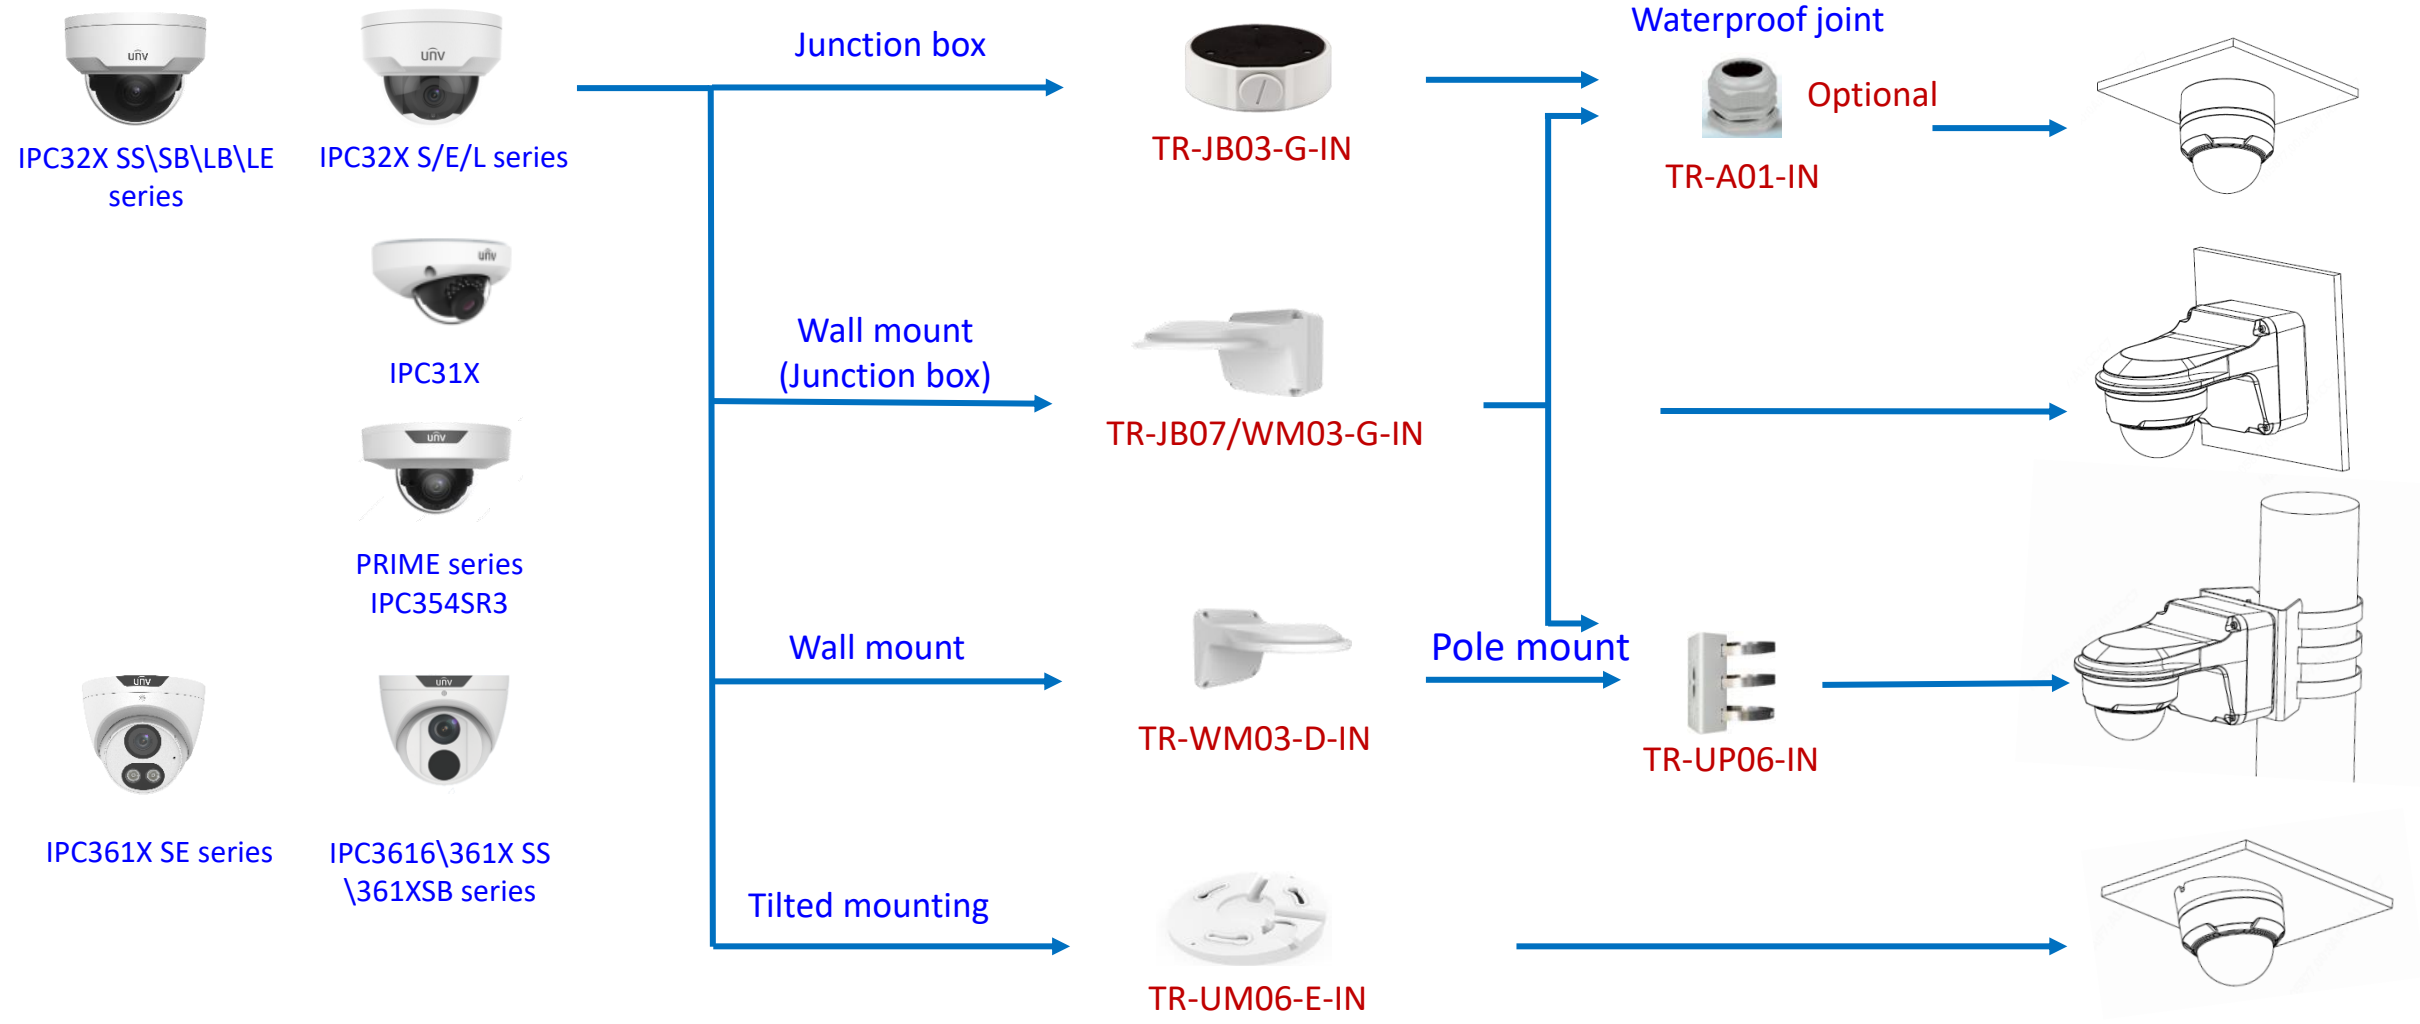

IPC Accessories Installation Guide

2022-01-17

Box camera mount

Dome camera mount

Dome camera mount

Dome camera mount

Electric-box Transfer plate

Dome camera mount

Dome camera mount

PRIME series IPC361XSR -F
EASY series IPC361XL/LE

PRIME/EASY series IPC363X
PRIME series IPC361X S/E

Mini PTZ series IPC64XX
PRIME/EASY series IPC353X

IPC363x SS\SA\SB series
IPC363x SE series

TR-A01-IN

Pole mount

TR-UP06-IN

NPT 3/4" Plastic Waterproof joint

Optional

TR-A01-IN

Pole mount

TR-UP06-IN

Fisheye camera mount

Dome camera Indoor pendent mount

*Release: 2019Q1

Junction box

- IPC323X series + TR-JB04-C-IN
- PRIME series
IPC363X
PRIME series
IPC361X S/E + TR-JB03-H-IN
Mini PTZ
PRIME series
IPC353X
- IPC361X LB/LE + TR-JB03-I-IN
IPC361X SR -F
- IPC32X series
IPC31X series + TR-JB03-G-IN
IPC354 series
IPC3616 series
IPC361X SS/SB series
- 868 fisheye + TR-JB04-D-IN
- 814 fisheye + TR-JB03-H-IN
815 fisheye
-  IPC373XSE series