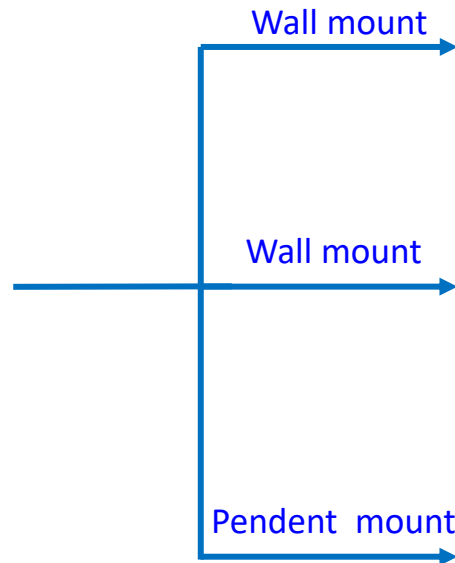

Bullet camera mount