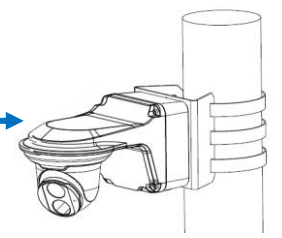

TR-JB03-I-IN

TR-JB07/WM03-G-IN

TR-WM03-D-IN

TR-JB03-H-IN

TR-JB07/WM03-F-IN

TR-WM03-B-IN

NPT 3/4" Plastic Waterproof joint

Optional

TR-A01-IN

Pole mount

TR-UP06-IN

NPT 3/4" Plastic Waterproof joint

Optional

TR-A01-IN

Pole mount

TR-UP06-IN

Fisheye camera mount

Dome camera Indoor pendent mount

*Release: 2019Q1

Junction box

- IPC323X series + TR-JB04-C-IN
- PRIME series
IPC363X
PRIME series
IPC361X S/E + TR-JB03-H-IN
Mini PTZ
PRIME series
IPC353X
- IPC361X LB/LE + TR-JB03-I-IN
IPC361X SR -F
- IPC32X series
IPC31X series + TR-JB03-G-IN
IPC354 series
IPC3616 series
IPC361X SS/SB series
- 868 fisheye + TR-JB04-D-IN
- 814 fisheye + TR-JB03-H-IN
815 fisheye
-  IPC373XSE series