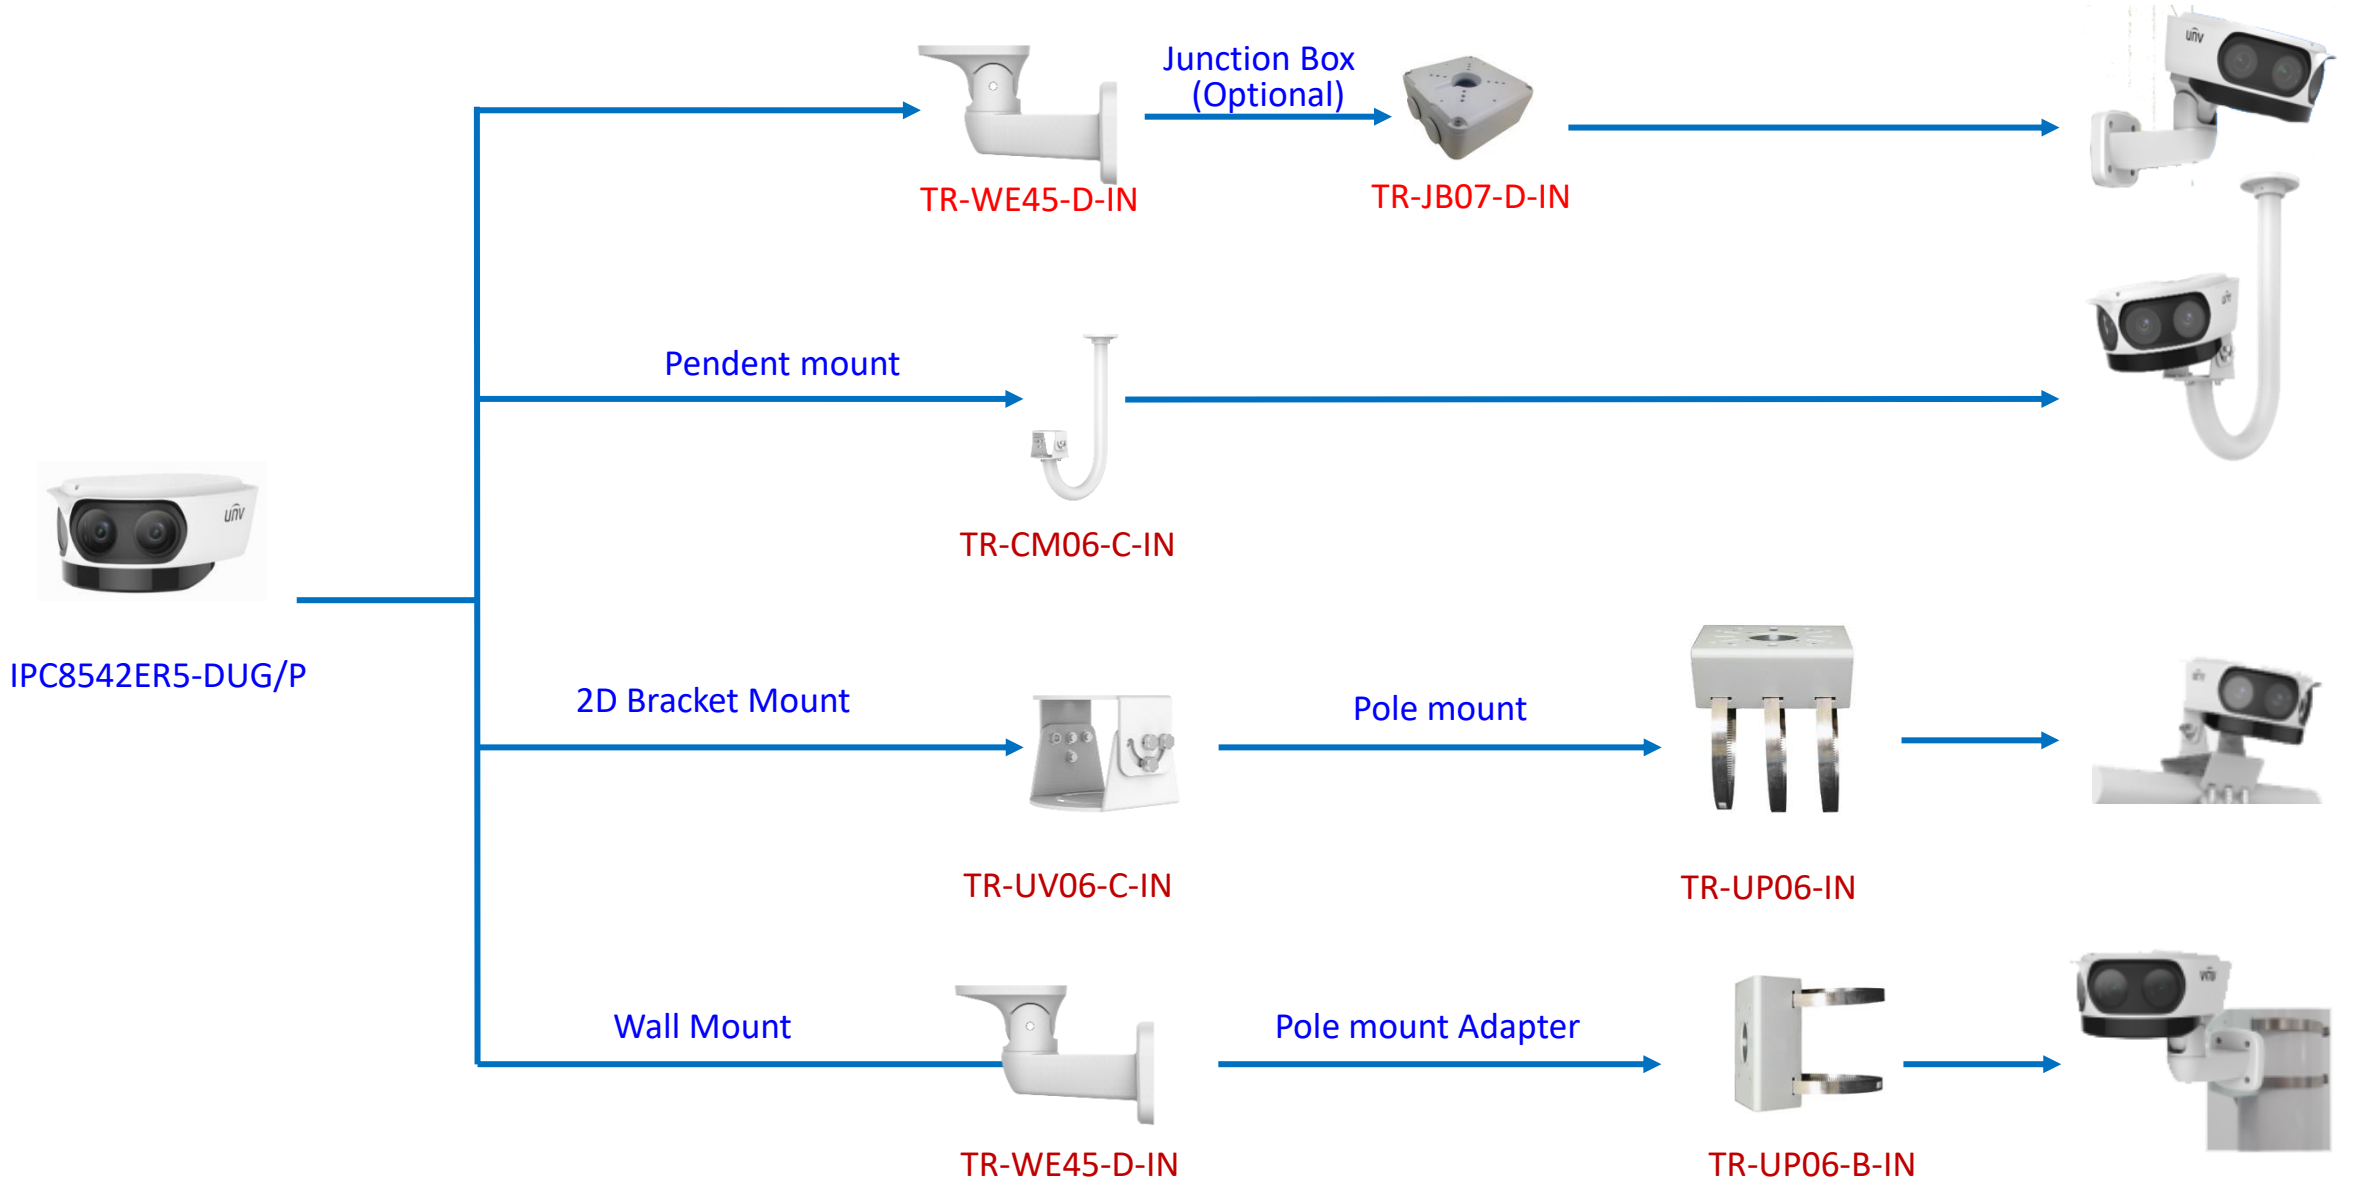

Pole mount

TR-UP06-B-IN

Mini Bullet camera mount

EASY/PRIME series
IPC21XX

IPC231X SB IPC2128 SB

IPC232X LB IPC21XX
(Round mount)

Bullet camera mount

Positioning system mount

IPC672 Series

IPC6312 Series

IPC675 Series

PTZ camera mount

IPC62xx Series
IPC63xx Series
IPC66xx Series

IPC6424SR-X25-VF

PTZ camera mount

Indoor PTZ camera mount

Indoor PTZ camera mount

Omniview Network Camera + PTZ dome

Omniview Network Camera
+
PTZ dome

wall mount

TR-WE45-E-IN

pole mount

KIT-TR4-1

Positioning system mount