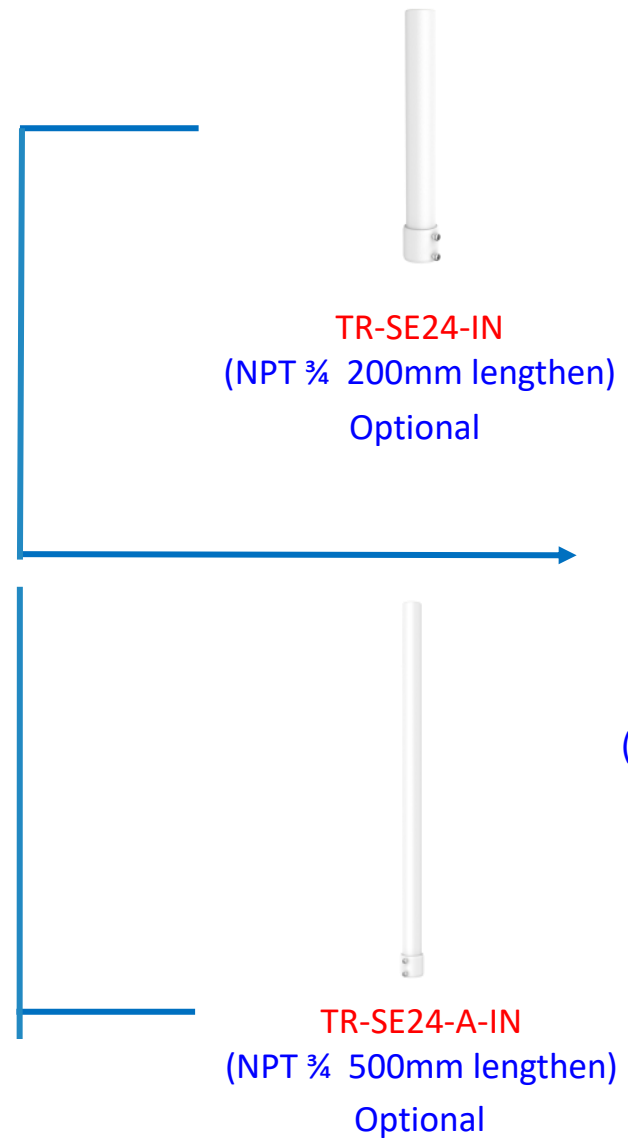

TR-A01-IN

Pole mount

TR-UP06-IN

NPT 3/4" Plastic Waterproof joint

Optional

TR-A01-IN

Pole mount

TR-UP06-IN

Fisheye camera mount

Dome camera Indoor pendent mount

*Release: 2019Q1

Junction box

- IPC323X series + TR-JB04-C-IN
- PRIME series
IPC363X
PRIME series
IPC361X S/E + TR-JB03-H-IN
Mini PTZ
PRIME series
IPC353X
- IPC361X LB/LE + TR-JB03-I-IN
IPC361X SR -F
- IPC32X series
IPC31X series + TR-JB03-G-IN
IPC354 series
IPC3616 series
IPC361X SS/SB series
- 868 fisheye + TR-JB04-D-IN
- 814 fisheye + TR-JB03-H-IN
815 fisheye
-  IPC373XSE series