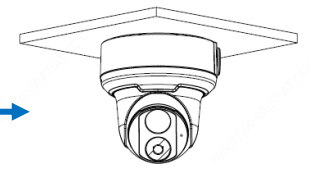

TR-A01-IN

Pole mount

TR-UP06-IN

NPT 3/4" Plastic Waterproof joint

Optional

TR-A01-IN

Pole mount

TR-UP06-IN

Fisheye camera mount

Dome camera Indoor pendent mount

*Release: 2019Q1

Junction box

- IPC323X series + TR-JB04-C-IN
- PRIME series
IPC363X
PRIME series
IPC361X S/E + TR-JB03-H-IN
Mini PTZ
PRIME series
IPC353X
- IPC361X LB/LE + TR-JB03-I-IN
IPC361X SR -F
- IPC32X series
IPC31X series + TR-JB03-G-IN
IPC354 series
IPC3616 series
IPC361X SS/SB series
- 868 fisheye + TR-JB04-D-IN
- 814 fisheye + TR-JB03-H-IN
815 fisheye
-  IPC373XSE series