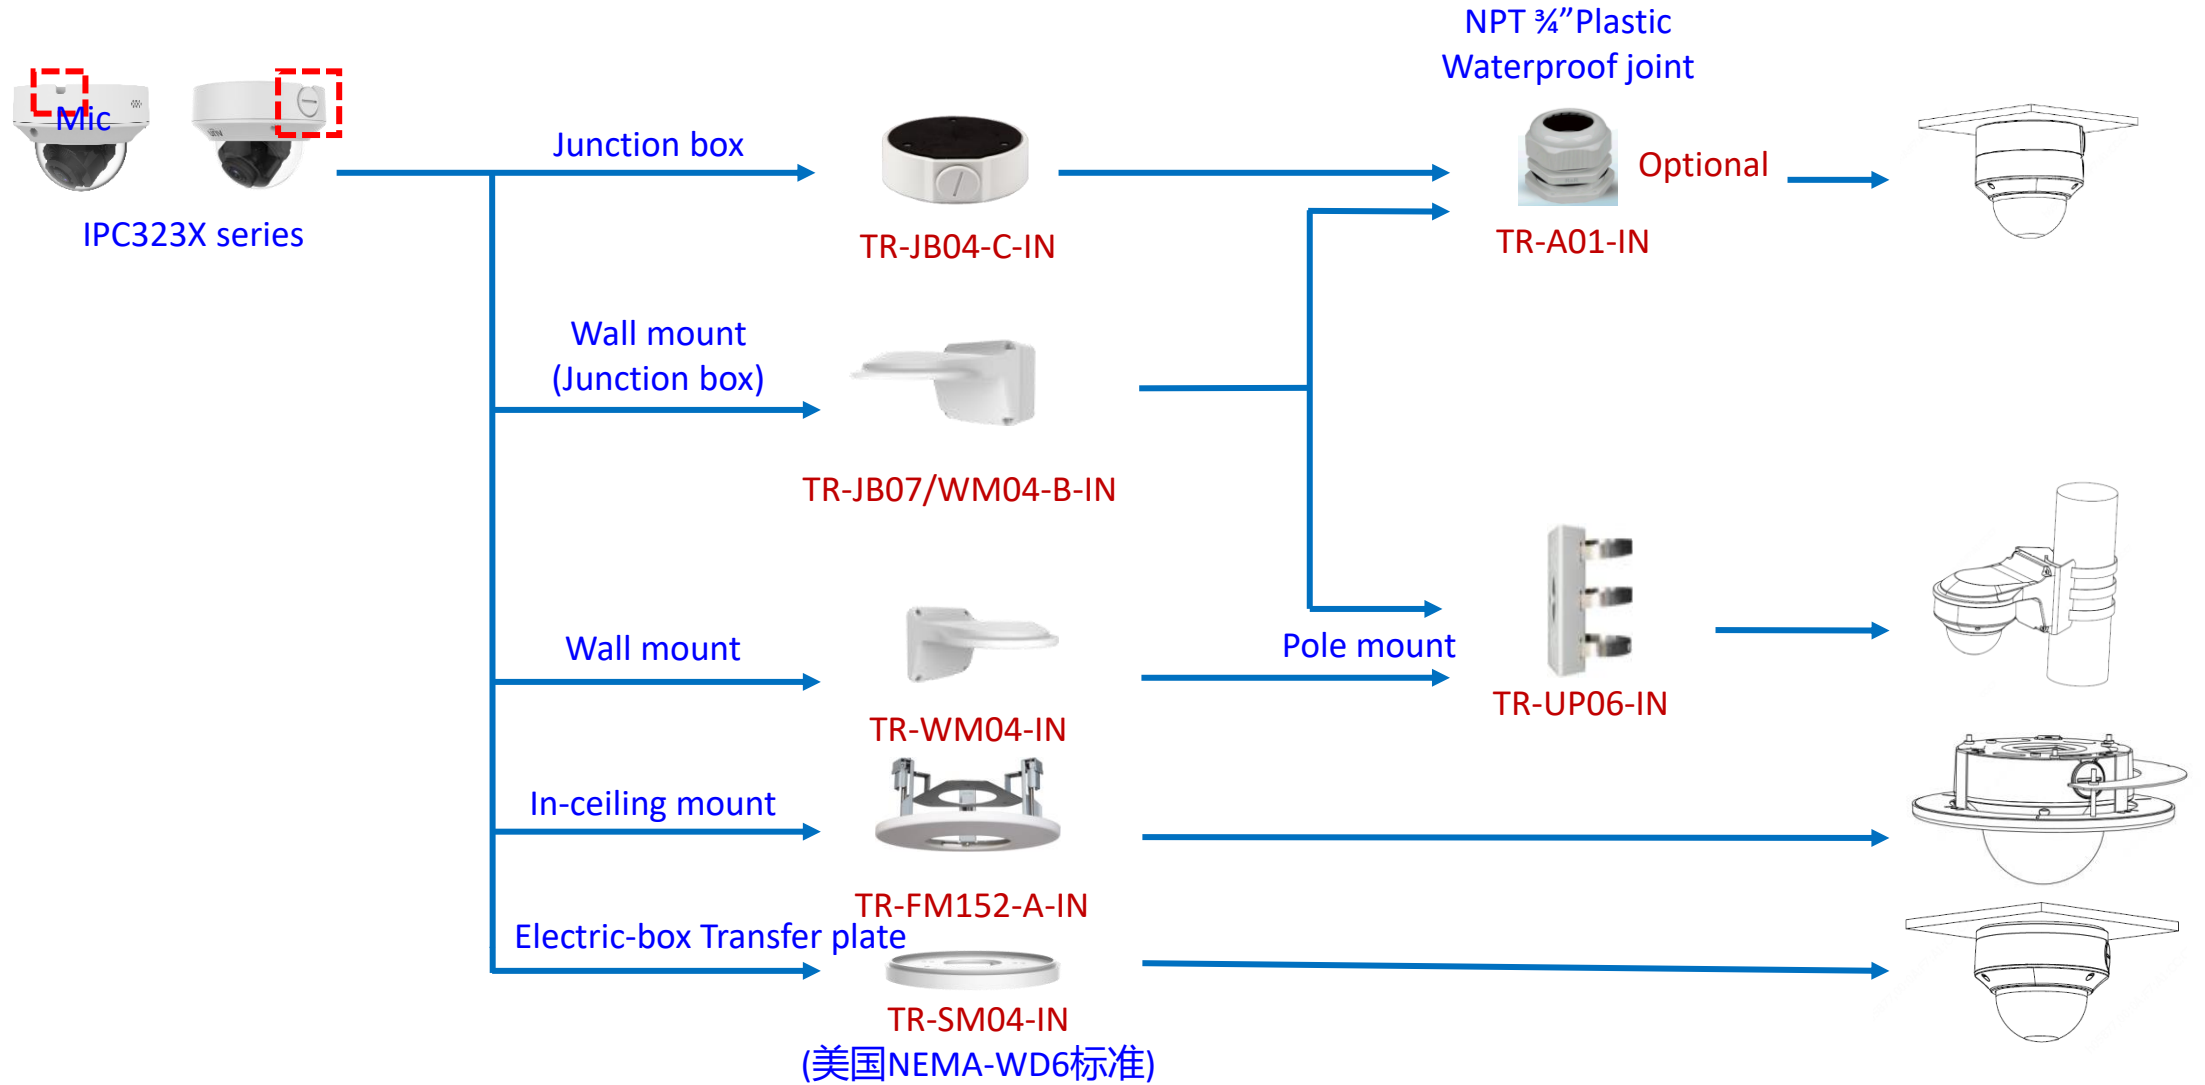

IPC Accessories Installation Guide

2022-01-17

Box camera mount

Dome camera mount

Dome camera mount

Dome camera mount

Electric-box Transfer plate

Dome camera mount

Dome camera mount

PRIME series IPC361XSR -F
EASY series IPC361XL/LE

PRIME/EASY series IPC363X
PRIME series IPC361X S/E

Mini PTZ series IPC64XX
PRIME/EASY series IPC353X

IPC363x SS\SA\SB series
IPC363x SE series

TR-JB03-I-IN

TR-JB07/WM03-G-IN

TR-WM03-D-IN

TR-JB03-H-IN

TR-JB07/WM03-F-IN

TR-WM03-B-IN

NPT 3/4" Plastic Waterproof joint

Optional

Fisheye camera mount

Dome camera Indoor pendent mount

*Release: 2019Q1

Junction box

- IPC323X series + TR-JB04-C-IN
- PRIME series
IPC363X
PRIME series
IPC361X S/E + TR-JB03-H-IN
Mini PTZ
PRIME series
IPC353X
- IPC361X LB/LE + TR-JB03-I-IN
IPC361X SR -F
- IPC32X series
IPC31X series + TR-JB03-G-IN
IPC354 series
IPC3616 series
IPC361X SS/SB series
- 868 fisheye + TR-JB04-D-IN
- 814 fisheye + TR-JB03-H-IN
815 fisheye
-  IPC373XSE series