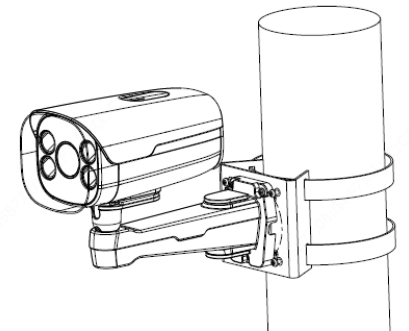

Indoor pendent mount

Bullet camera mount

Bullet camera mount

IPC2C2X

IPC2A2X

TR-WM06-F

TR-WM06-C-IN

TR-UM06-A-IN

Pole mount

TR-UP06-B-IN

Mini Bullet camera mount

EASY/PRIME series
IPC21XX

IPC231X SB IPC2128 SB

IPC232X LB IPC21XX
(Round mount)

Bullet camera mount

Positioning system mount