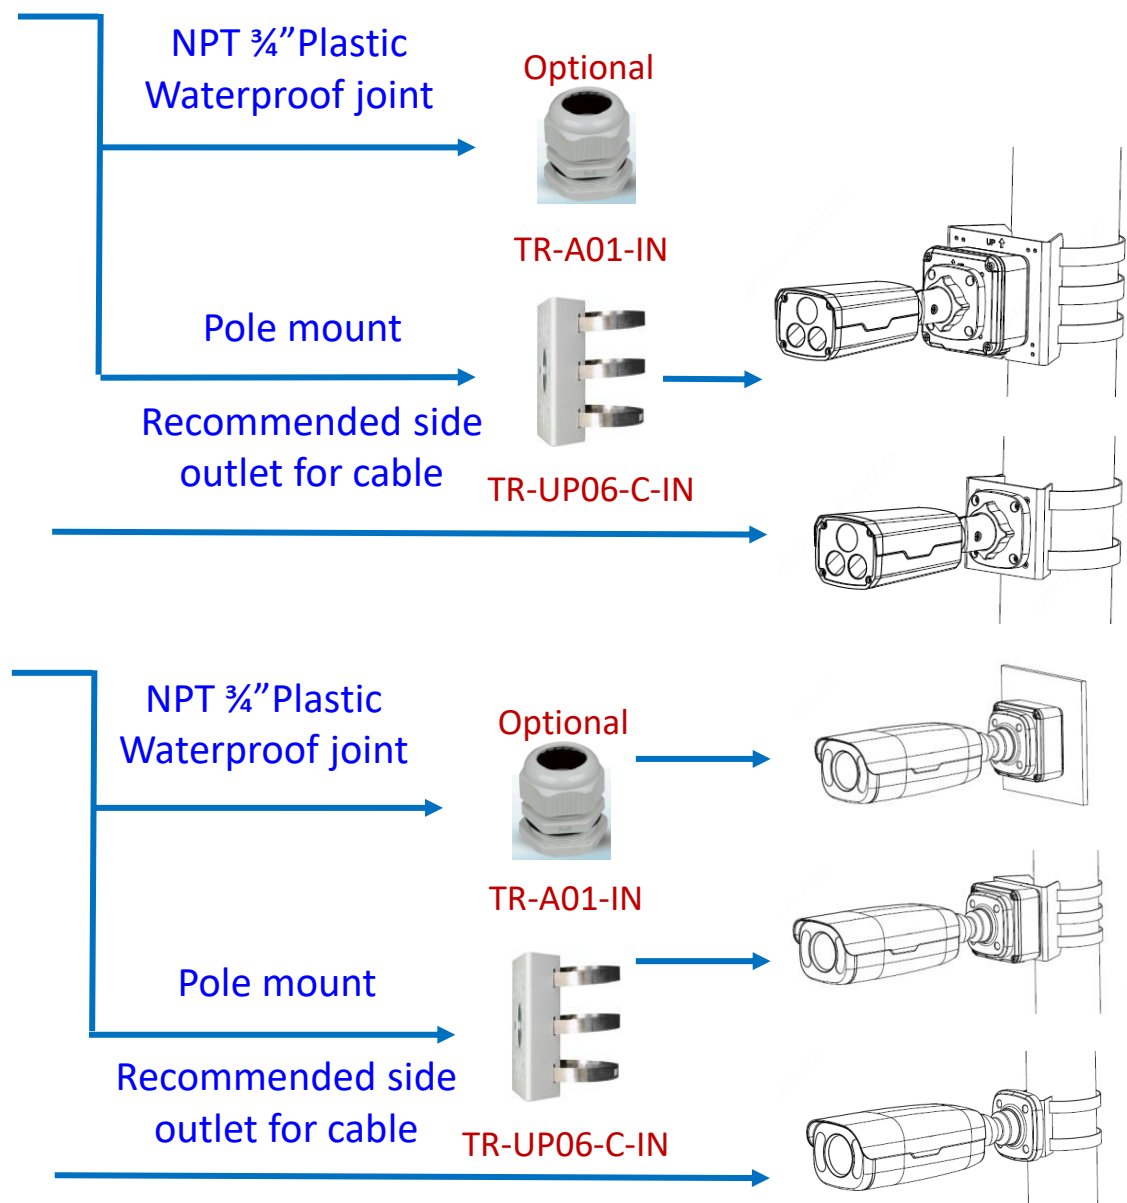

Bullet camera mount