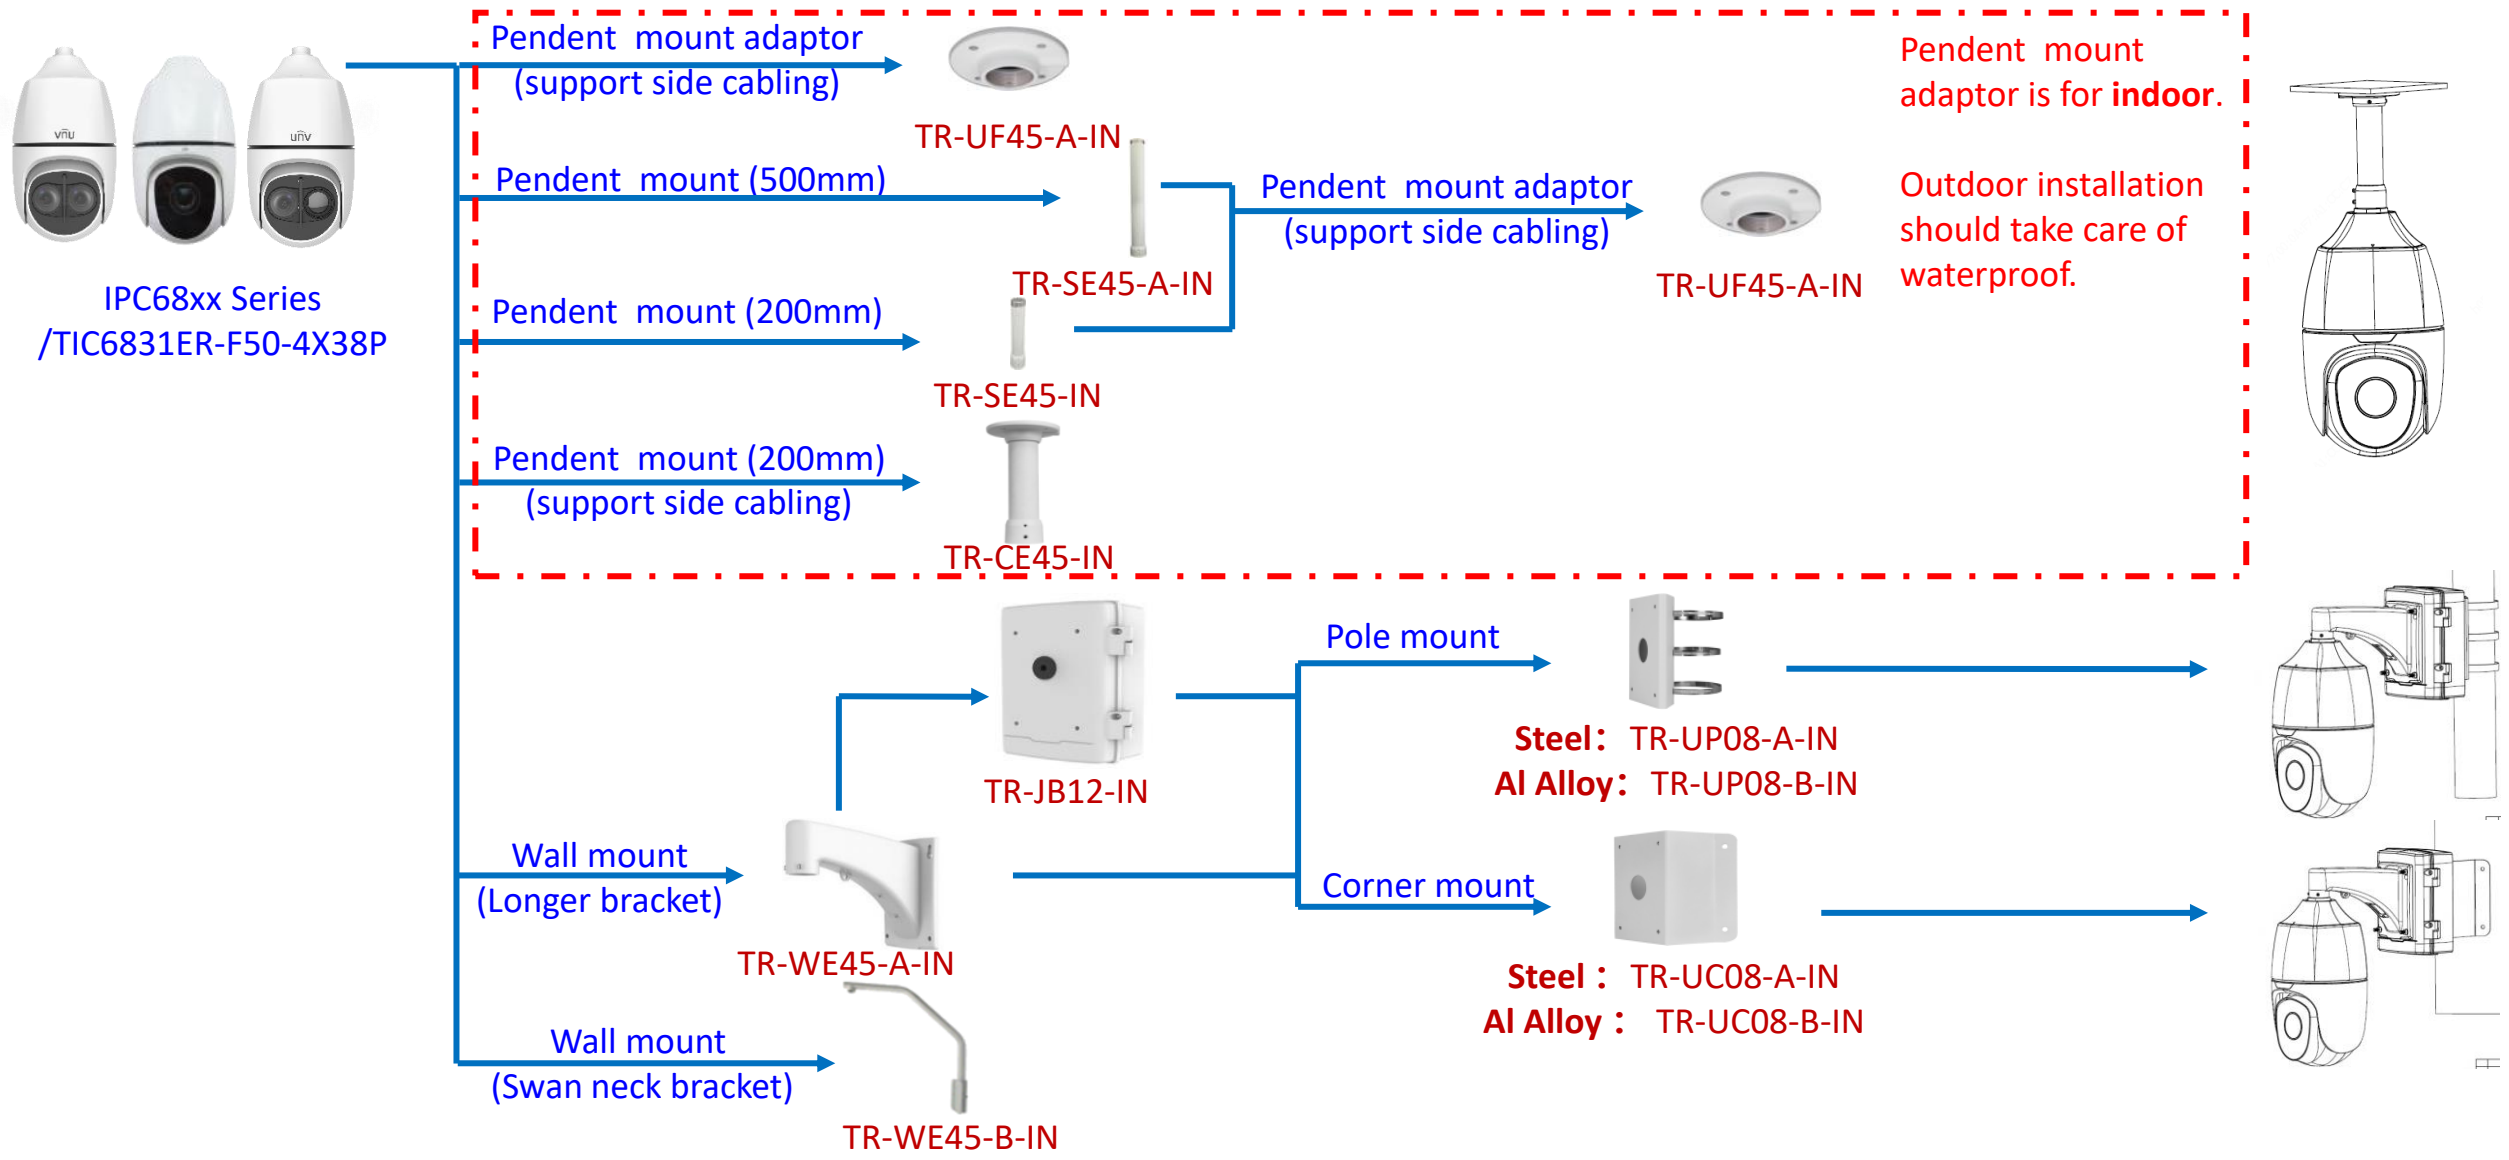

Pole mount

TR-UP06-B-IN

Mini Bullet camera mount

EASY/PRIME series
IPC21XX

IPC231X SB IPC2128 SB

IPC232X LB IPC21XX
(Round mount)

Bullet camera mount

Positioning system mount

IPC672 Series

IPC6312 Series

IPC675 Series

PTZ camera mount

IPC62xx Series
IPC63xx Series
IPC66xx Series

IPC6424SR-X25-VF

PTZ camera mount

Indoor PTZ camera mount

Indoor PTZ camera mount

Omniview Network Camera + PTZ dome

Omniview Network Camera
+
PTZ dome

wall mount

TR-WE45-E-IN

pole mount

KIT-TR4-1

Positioning system mount