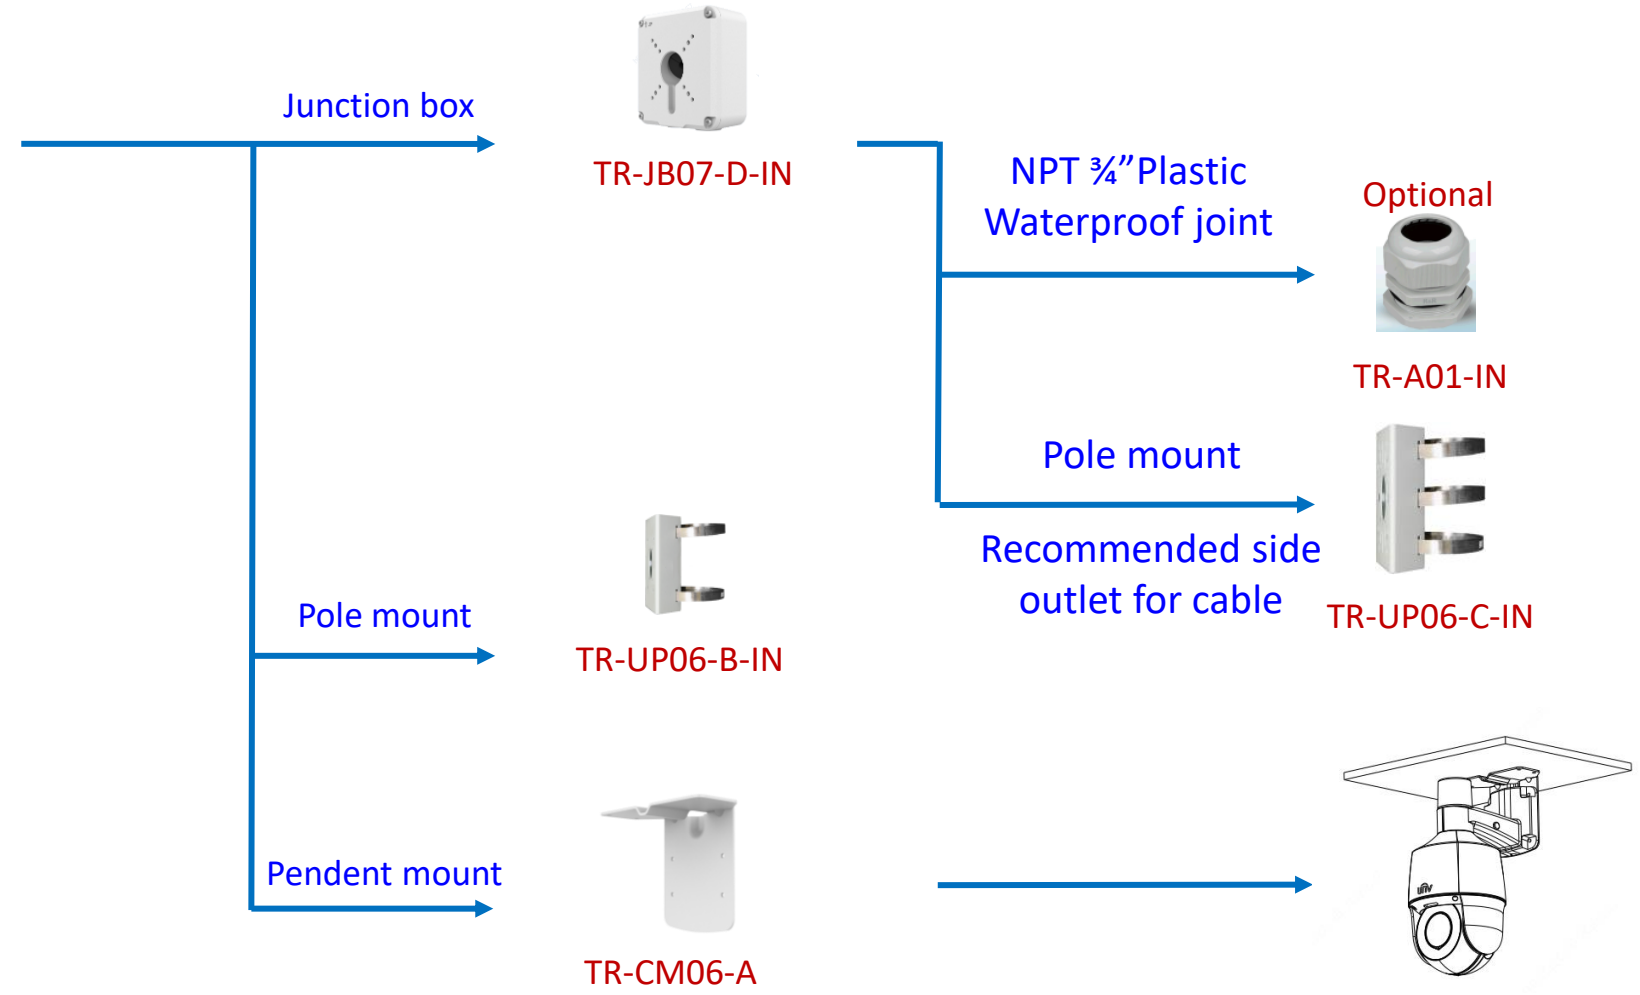

Positioning system mount