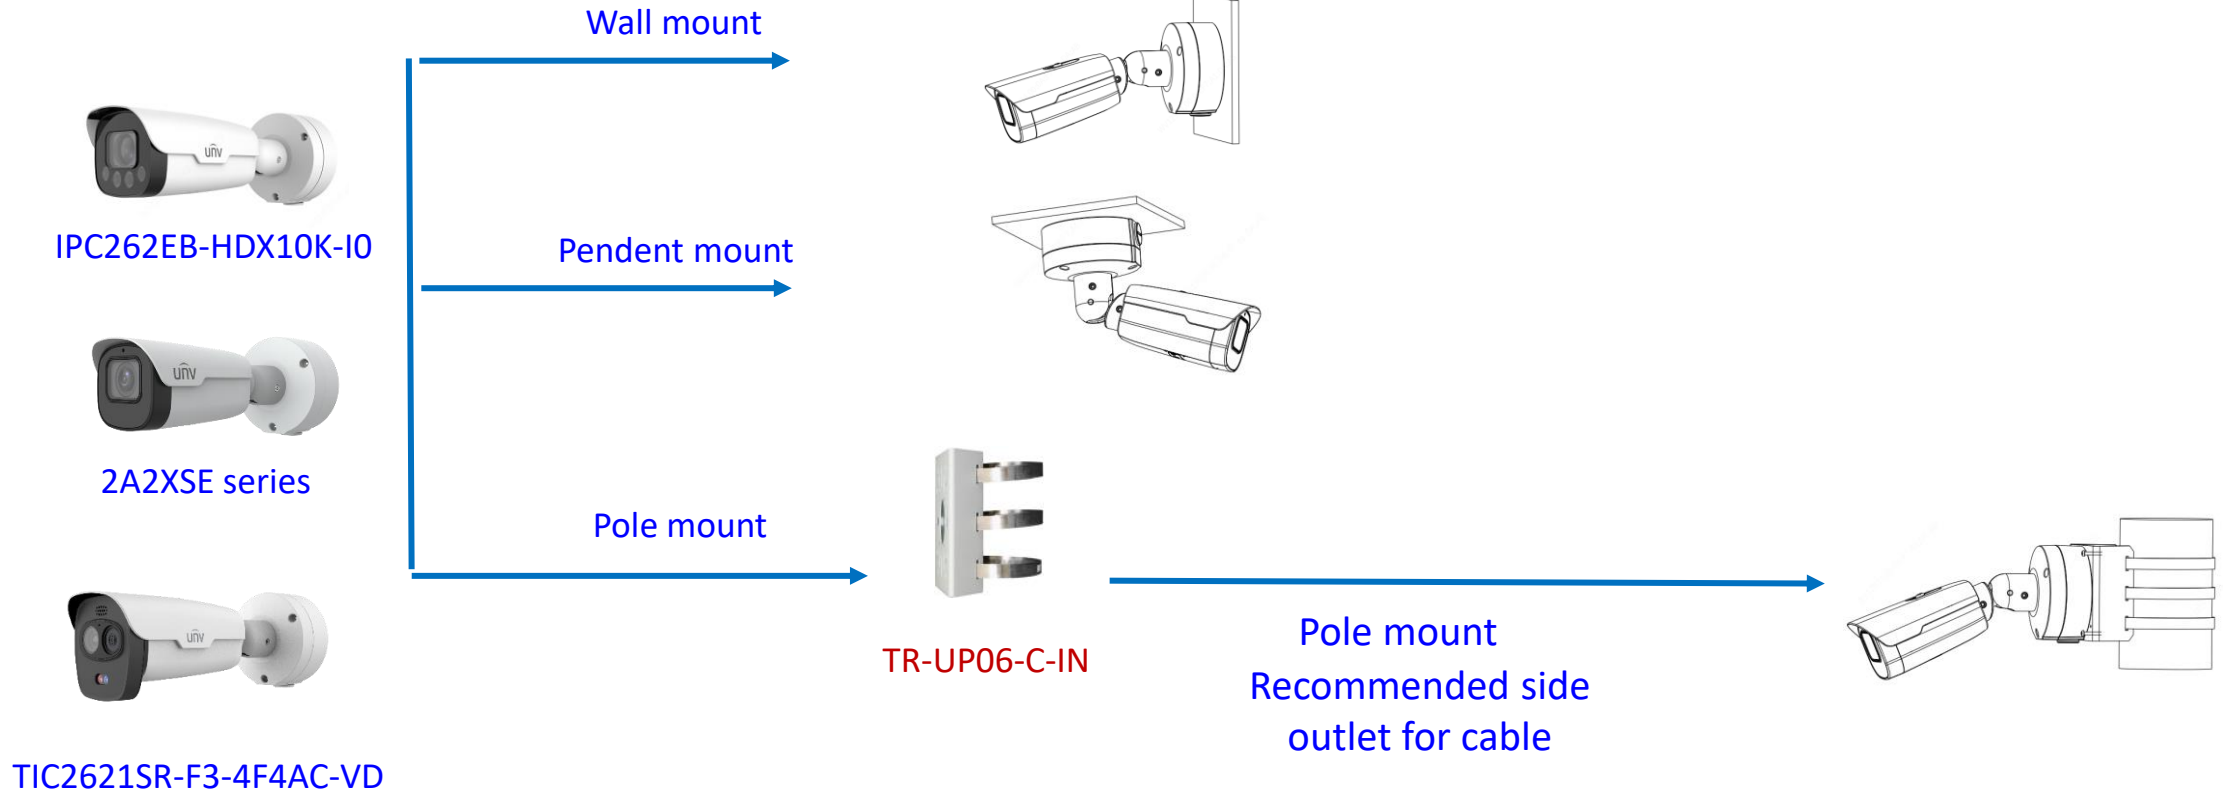

Pole mount

TR-UP06-B-IN

Mini Bullet camera mount

EASY/PRIME series
IPC21XX

IPC231X SB IPC2128 SB

IPC232X LB IPC21XX
(Round mount)

Bullet camera mount

Positioning system mount