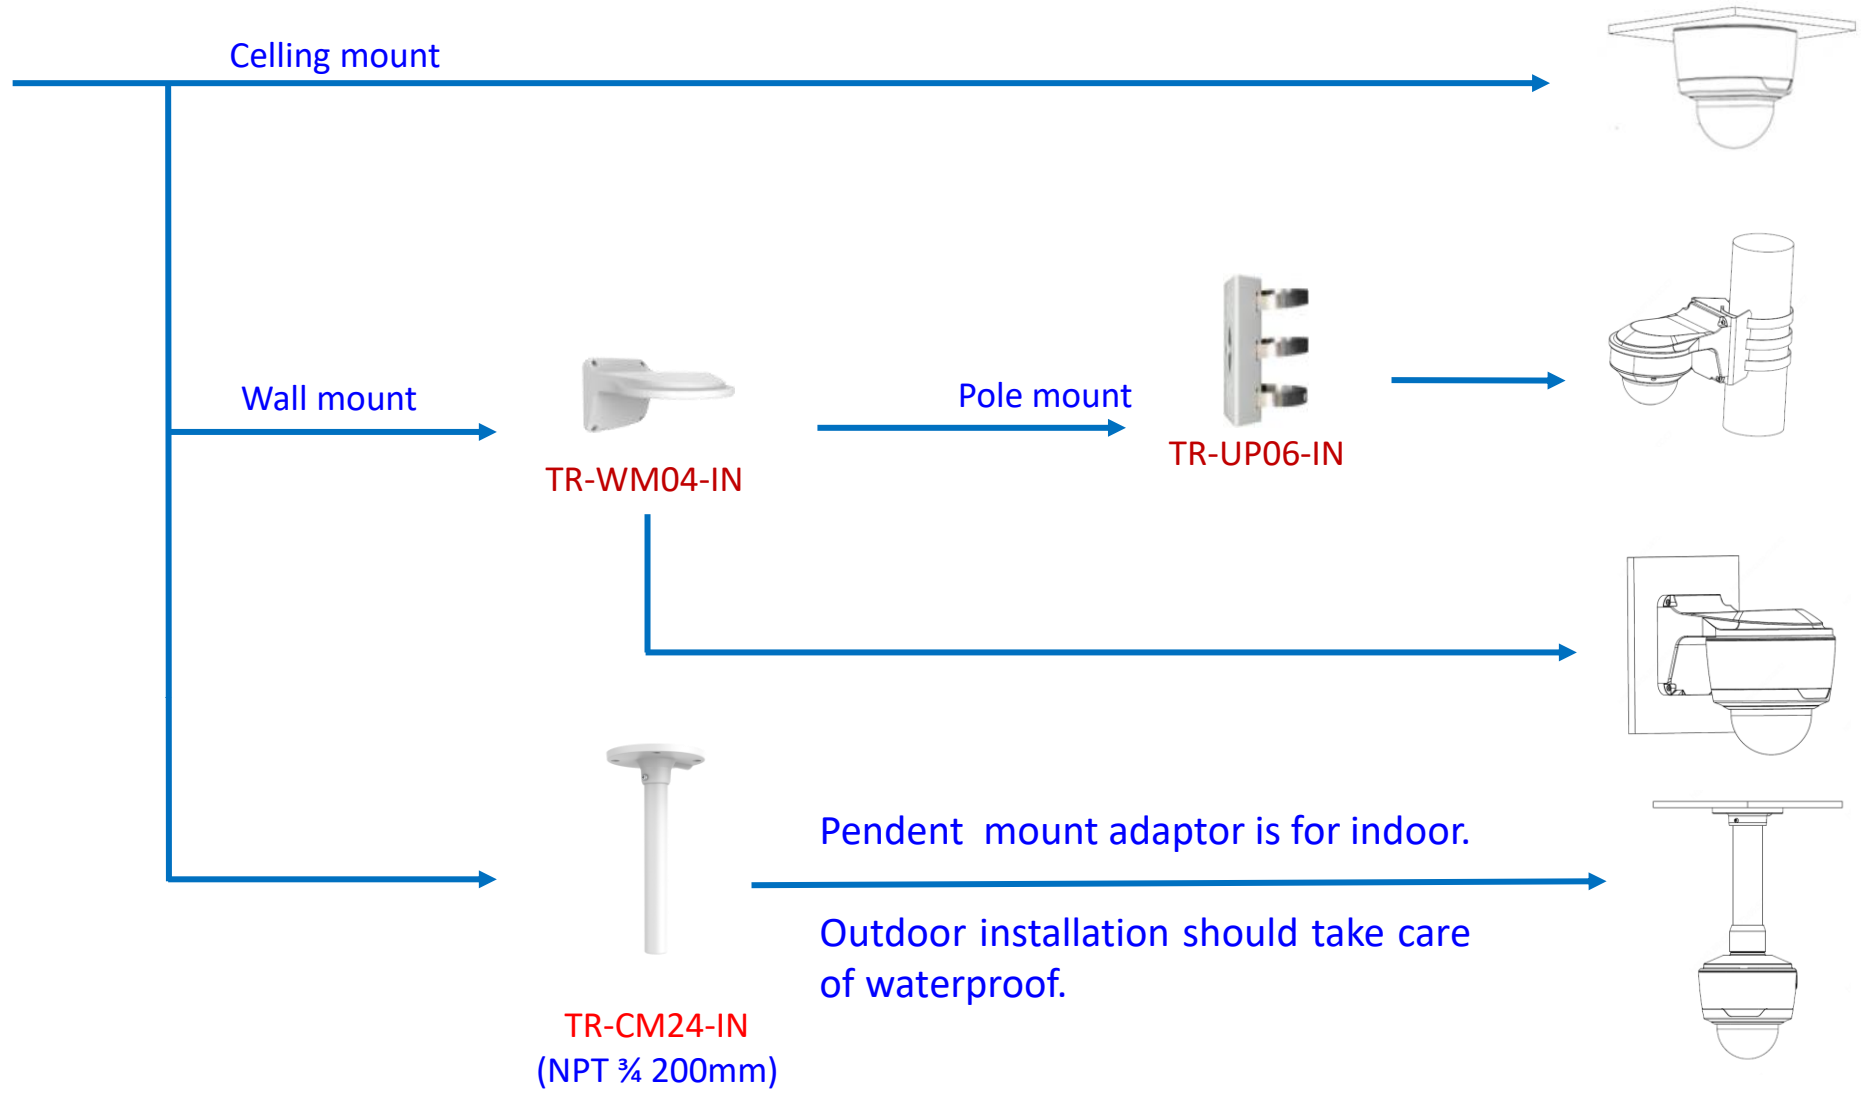

IPC Accessories Installation Guide

2022-01-17

Box camera mount

Dome camera mount

Dome camera mount

Dome camera mount

Electric-box Transfer plate

Dome camera mount

Dome camera mount

PRIME series IPC361XSR -F
EASY series IPC361XL/LE

PRIME/EASY series IPC363X
PRIME series IPC361X S/E

Mini PTZ series IPC64XX
PRIME/EASY series IPC353X

IPC363x SS\SA\SB series
IPC363x SE series

TR-A01-IN

Pole mount

TR-UP06-IN

NPT 3/4" Plastic Waterproof joint

Optional

TR-A01-IN

Pole mount

TR-UP06-IN