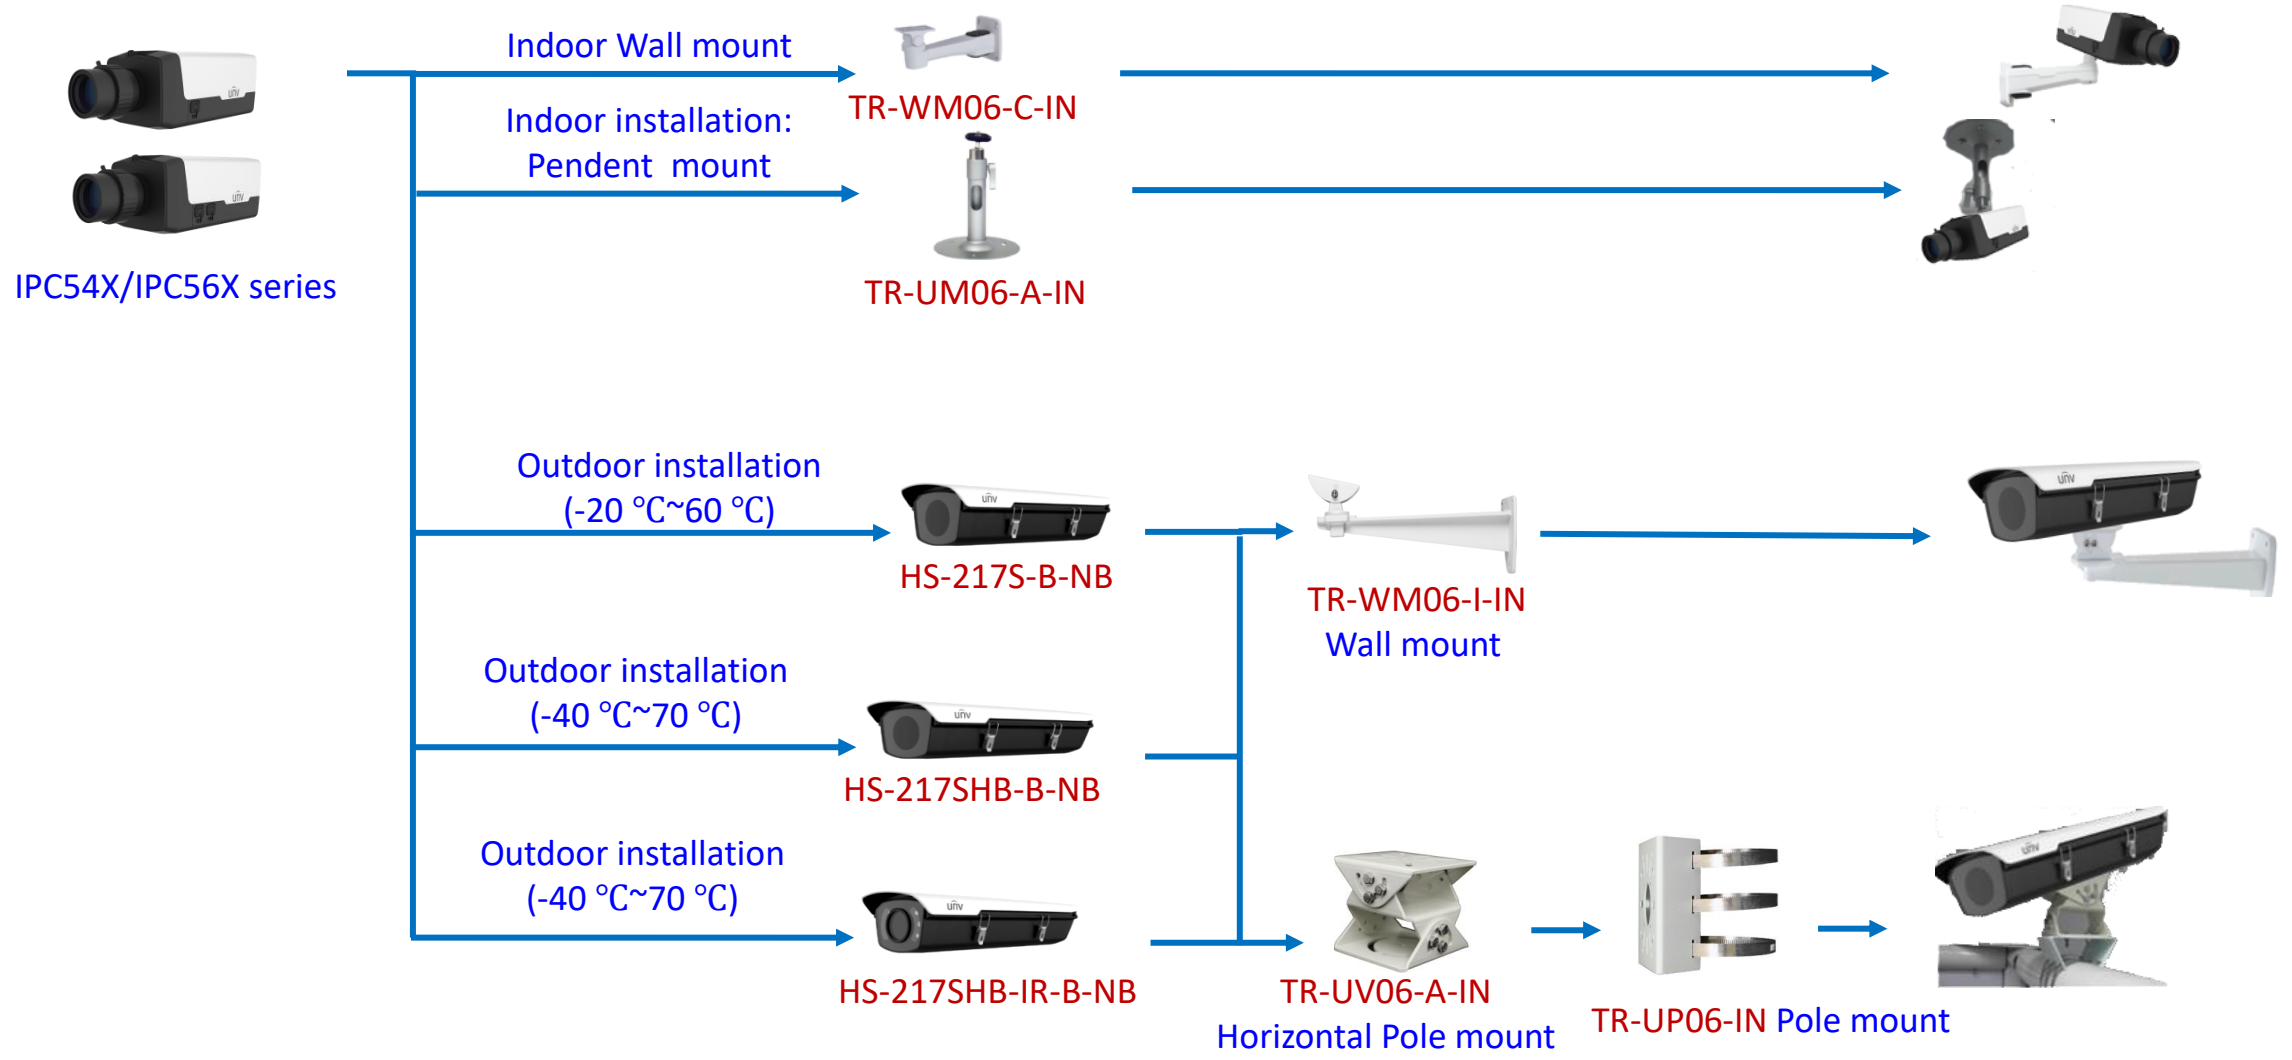

IPC Accessories Installation Guide

2022-01-17

Box camera mount

Dome camera mount

Dome camera mount

Dome camera mount

Electric-box Transfer plate

Dome camera mount

Dome camera mount

PRIME series IPC361XSR -F
EASY series IPC361XL/LE

PRIME/EASY series IPC363X
PRIME series IPC361X S/E

Mini PTZ series IPC64XX
PRIME/EASY series IPC353X

IPC363x SS\SA\SB series
IPC363x SE series

TR-A01-IN

Pole mount

TR-UP06-IN

NPT 3/4" Plastic Waterproof joint

Optional

TR-A01-IN

Pole mount

TR-UP06-IN

Fisheye camera mount

Dome camera Indoor pendent mount

*Release: 2019Q1

Junction box

- IPC323X series + TR-JB04-C-IN
- PRIME series
IPC363X
PRIME series
IPC361X S/E + TR-JB03-H-IN
Mini PTZ
PRIME series
IPC353X
- IPC361X LB/LE + TR-JB03-I-IN
IPC361X SR -F
- IPC32X series
IPC31X series + TR-JB03-G-IN
IPC354 series
IPC3616 series
IPC361X SS/SB series
- 868 fisheye + TR-JB04-D-IN
- 814 fisheye + TR-JB03-H-IN
815 fisheye
-  IPC373XSE series