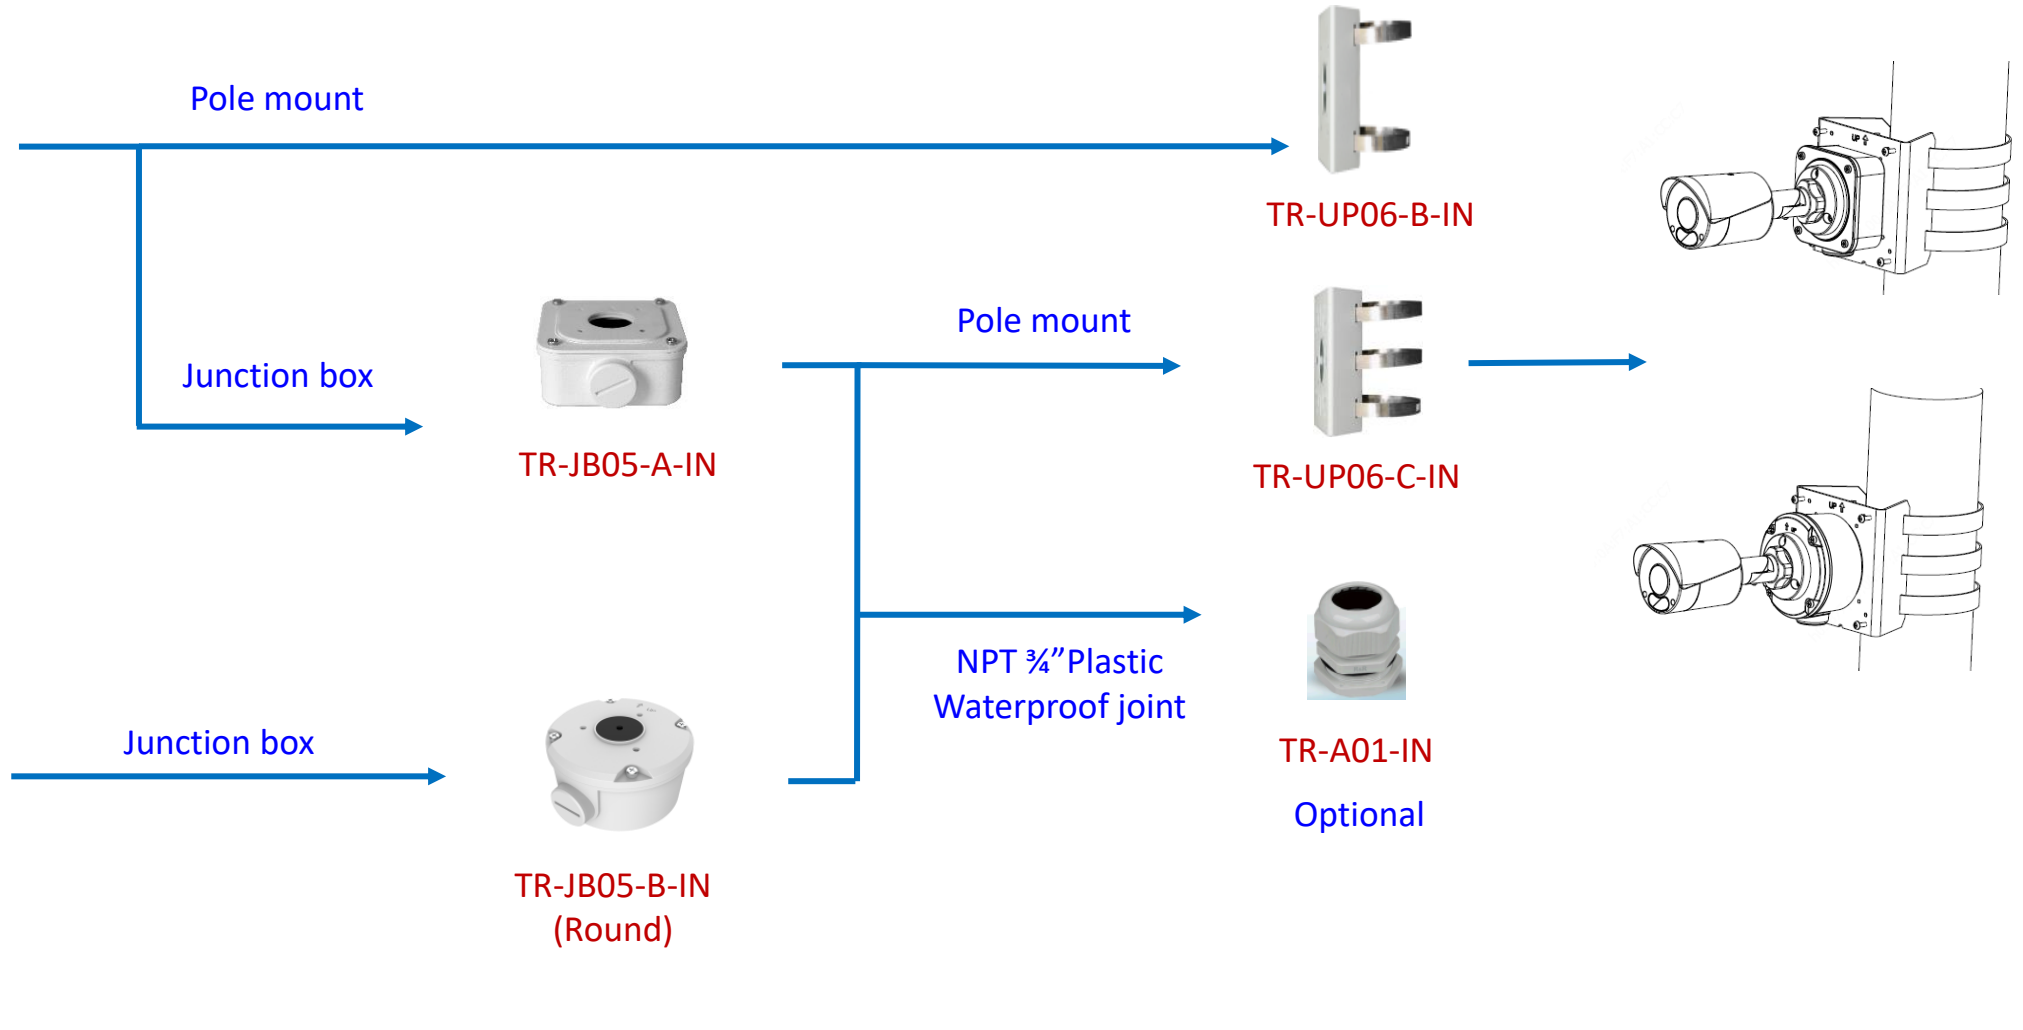

Pole mount

TR-UP06-B-IN

Mini Bullet camera mount

EASY/PRIME series
IPC21XX

IPC231X SB IPC2128 SB

IPC232X LB IPC21XX
(Round mount)

Bullet camera mount

Positioning system mount