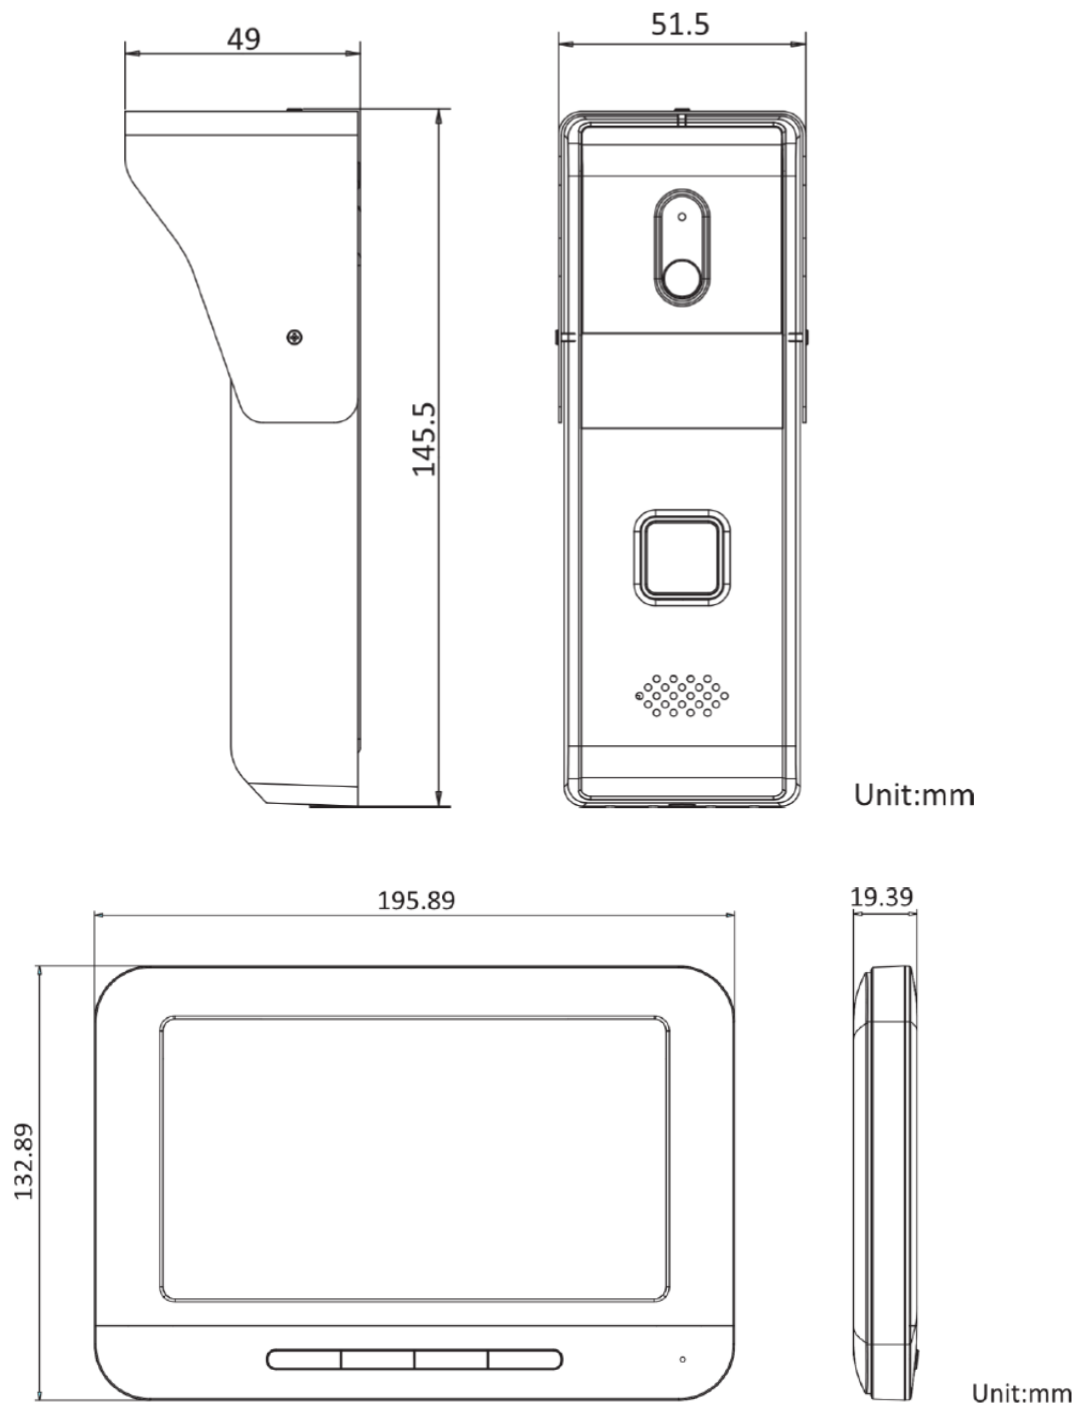

▪ Dimension

Headquarters

No.555 Qianmo Road, Binjiang District,
Hangzhou 310051, China
T +86-571-8807-5998
Technical Support: support@hikvision.com

Follow us on social media to get the latest product and solution information.

Hikvision

HikvisionHQ

HikvisionHQ

Hikvision_Global

Hikvision
Corporate Channel

hikvisionhq