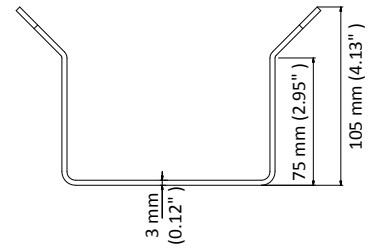

## Corner Mount

### Dimension

### Parameter

Model	DS-1276ZJ-SUS
Parameters	Corner Mount
Appearance	Hikvision White
Material	Stainless Steel
Dimension	126 mm × 105 mm × 250 mm (4.96" × 4.13" × 9.84")
Weight	1990 g (4.39 lb.)

### Note

- The mount should be installed on the flat surface.
- The waterproof rubber is necessary for the outdoor application.
- The wall must be capable of supporting at least 3 times as much as the total weight of the camera, and the mount.
- The mount's maximum load capacity is 10 kg (22 lb.).