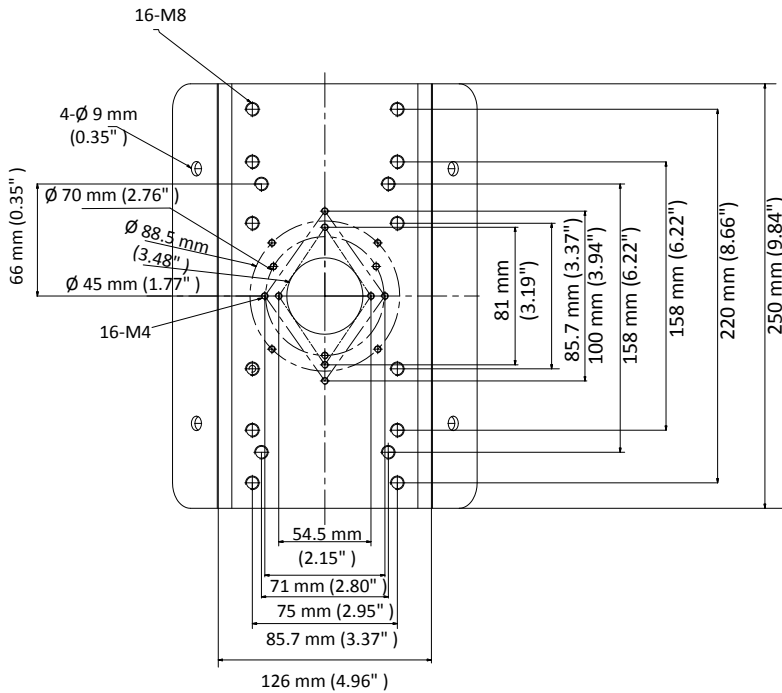

## Corner Mount

### Dimension

### Parameter

Model	DS-1276ZJ-SUS
Parameters	Corner Mount
Appearance	Hikvision White
Material	Stainless Steel
Dimension	126 mm × 105 mm × 250 mm (4.96" × 4.13" × 9.84")
Weight	1990 g (4.39 lb.)

### Note

- The mount should be installed on the flat surface.
- The waterproof rubber is necessary for the outdoor application.
- The wall must be capable of supporting at least 3 times as much as the total weight of the camera, and the mount.
- The mount's maximum load capacity is 10 kg (22 lb.).